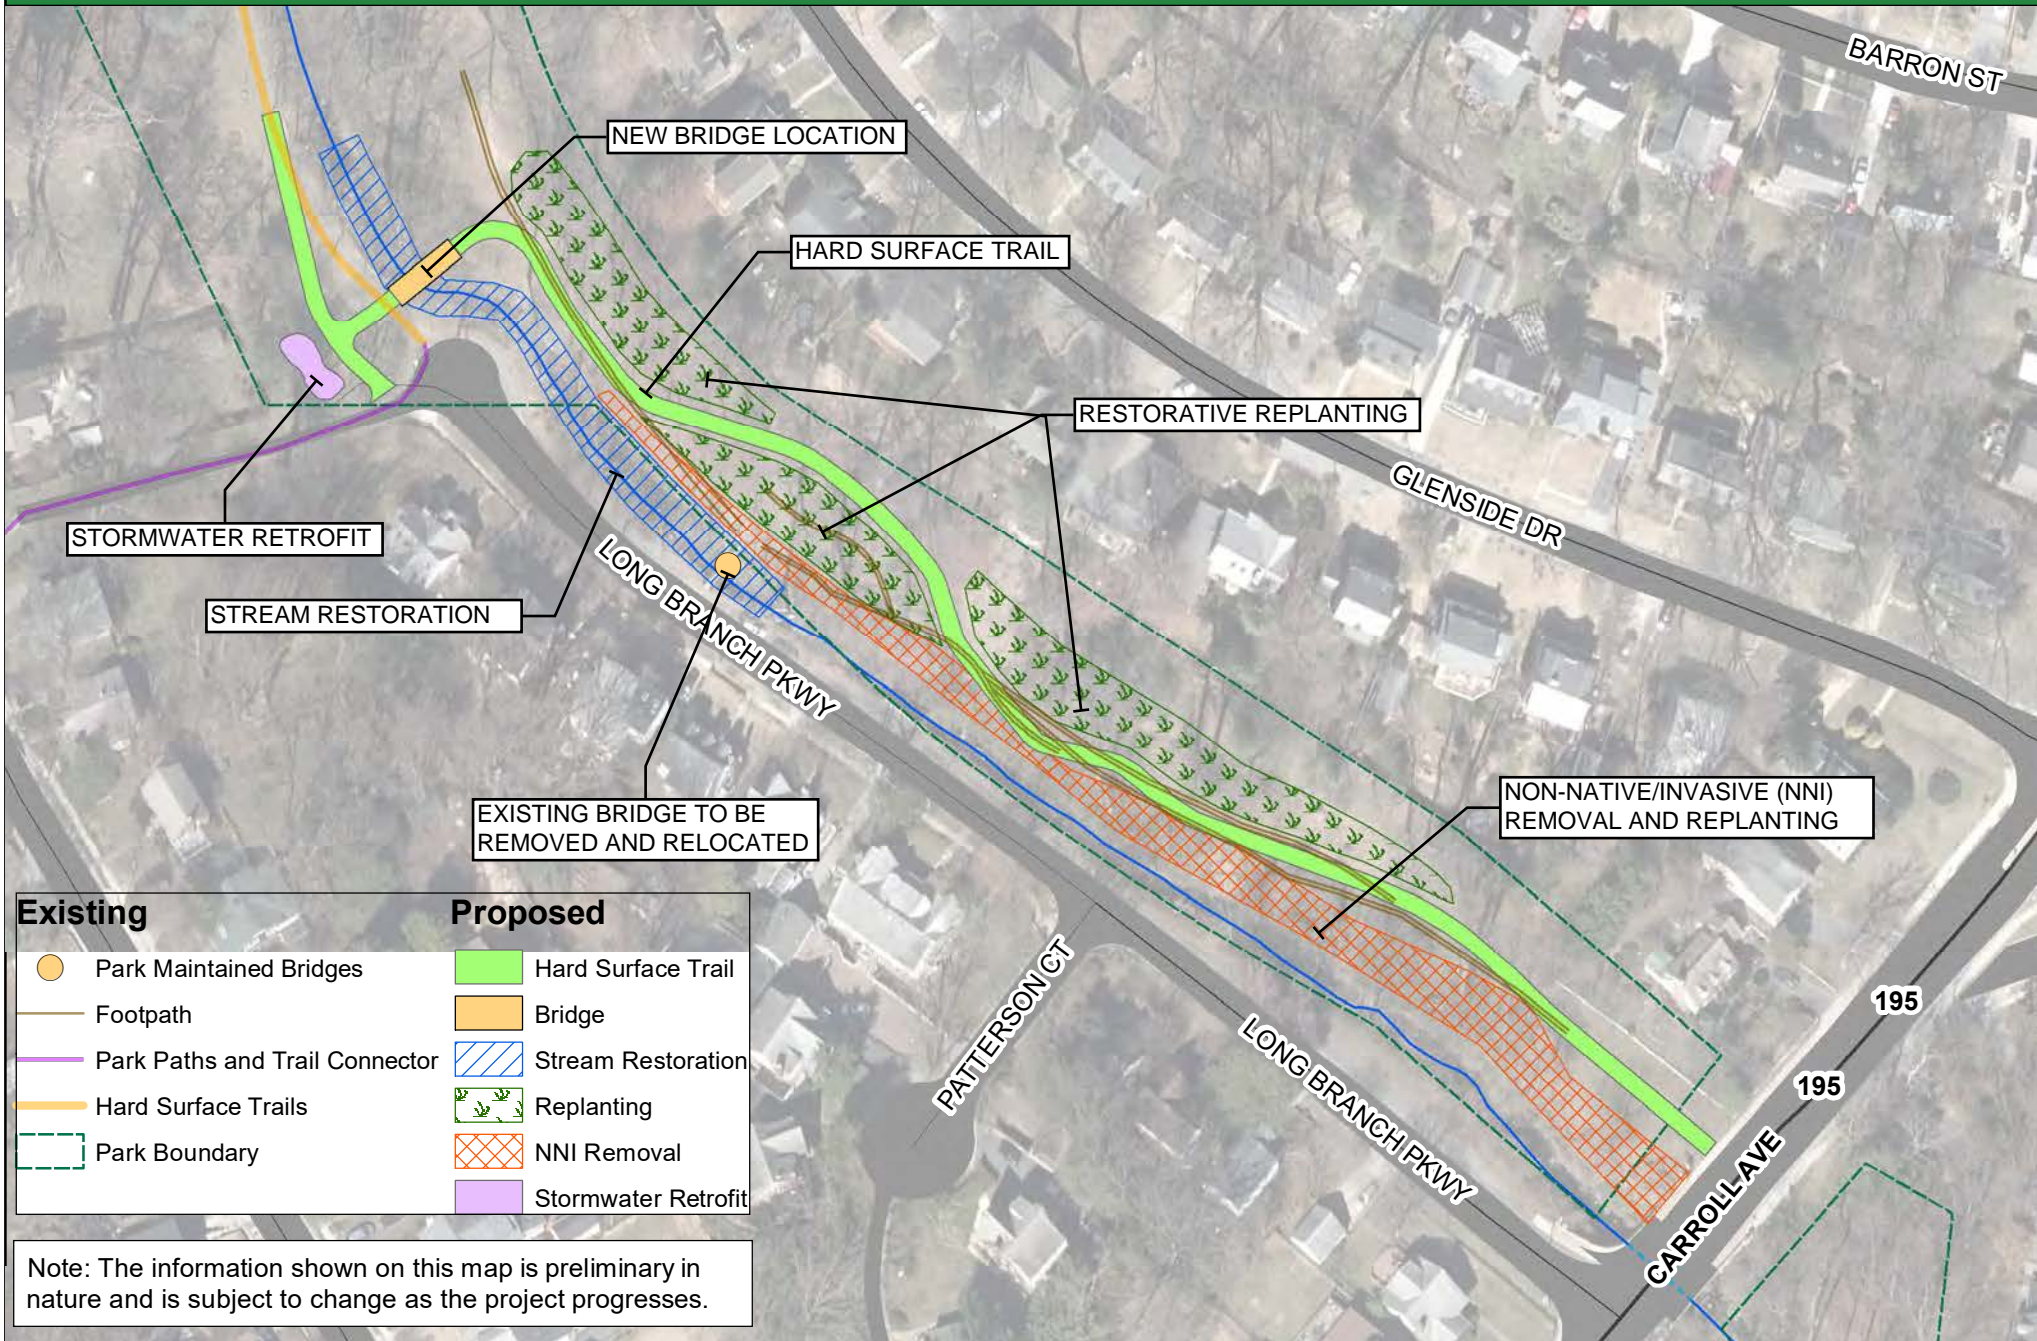

Long Branch Trail Extension - Preliminary Concept

M-NCPPC - Montgomery Parks

Coordinate System: NAD 1983 StatePlane Maryland FIPS 1900 Feet

Projection: Lambert Conformal Conic

Map Prepared: June 2021

1 inch = 100 feet