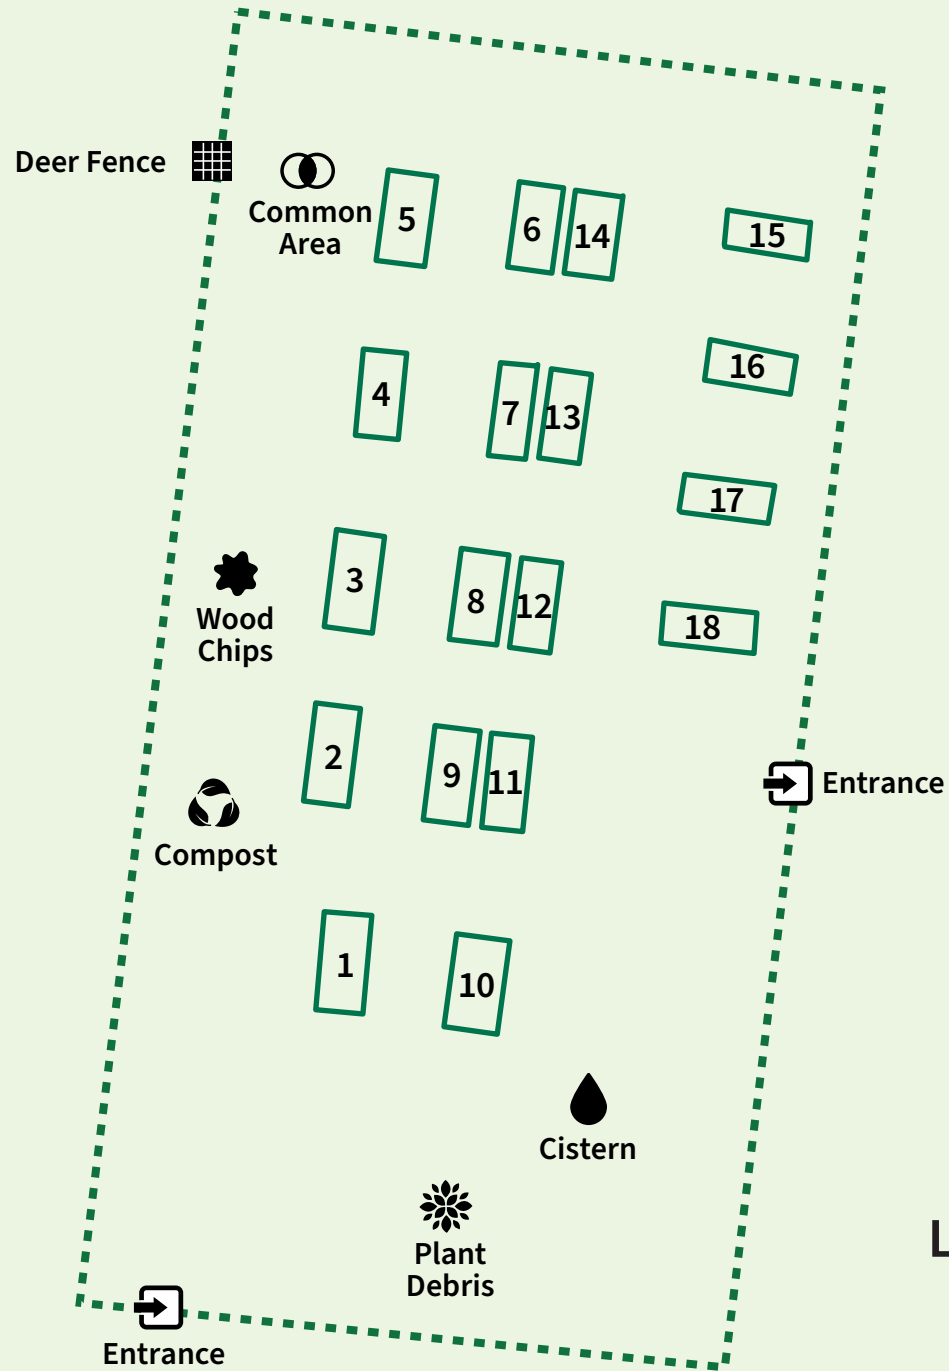

MONTGOMERY PARKS
NOLTE LOCAL PARK

200 Denver Road
Silver Spring, MD 20910

**COMMUNITY
GARDEN PLOTS**

SYMBOL KEY

-  Montgomery Parks
-  Plot Boundary
-  Community Garden Boundary
-  Cistern
-  Common Area
-  Compost
-  Deer Fence
-  Entrance
-  Plant Debris
-  Wood Chips

**Nolte
Local Park**