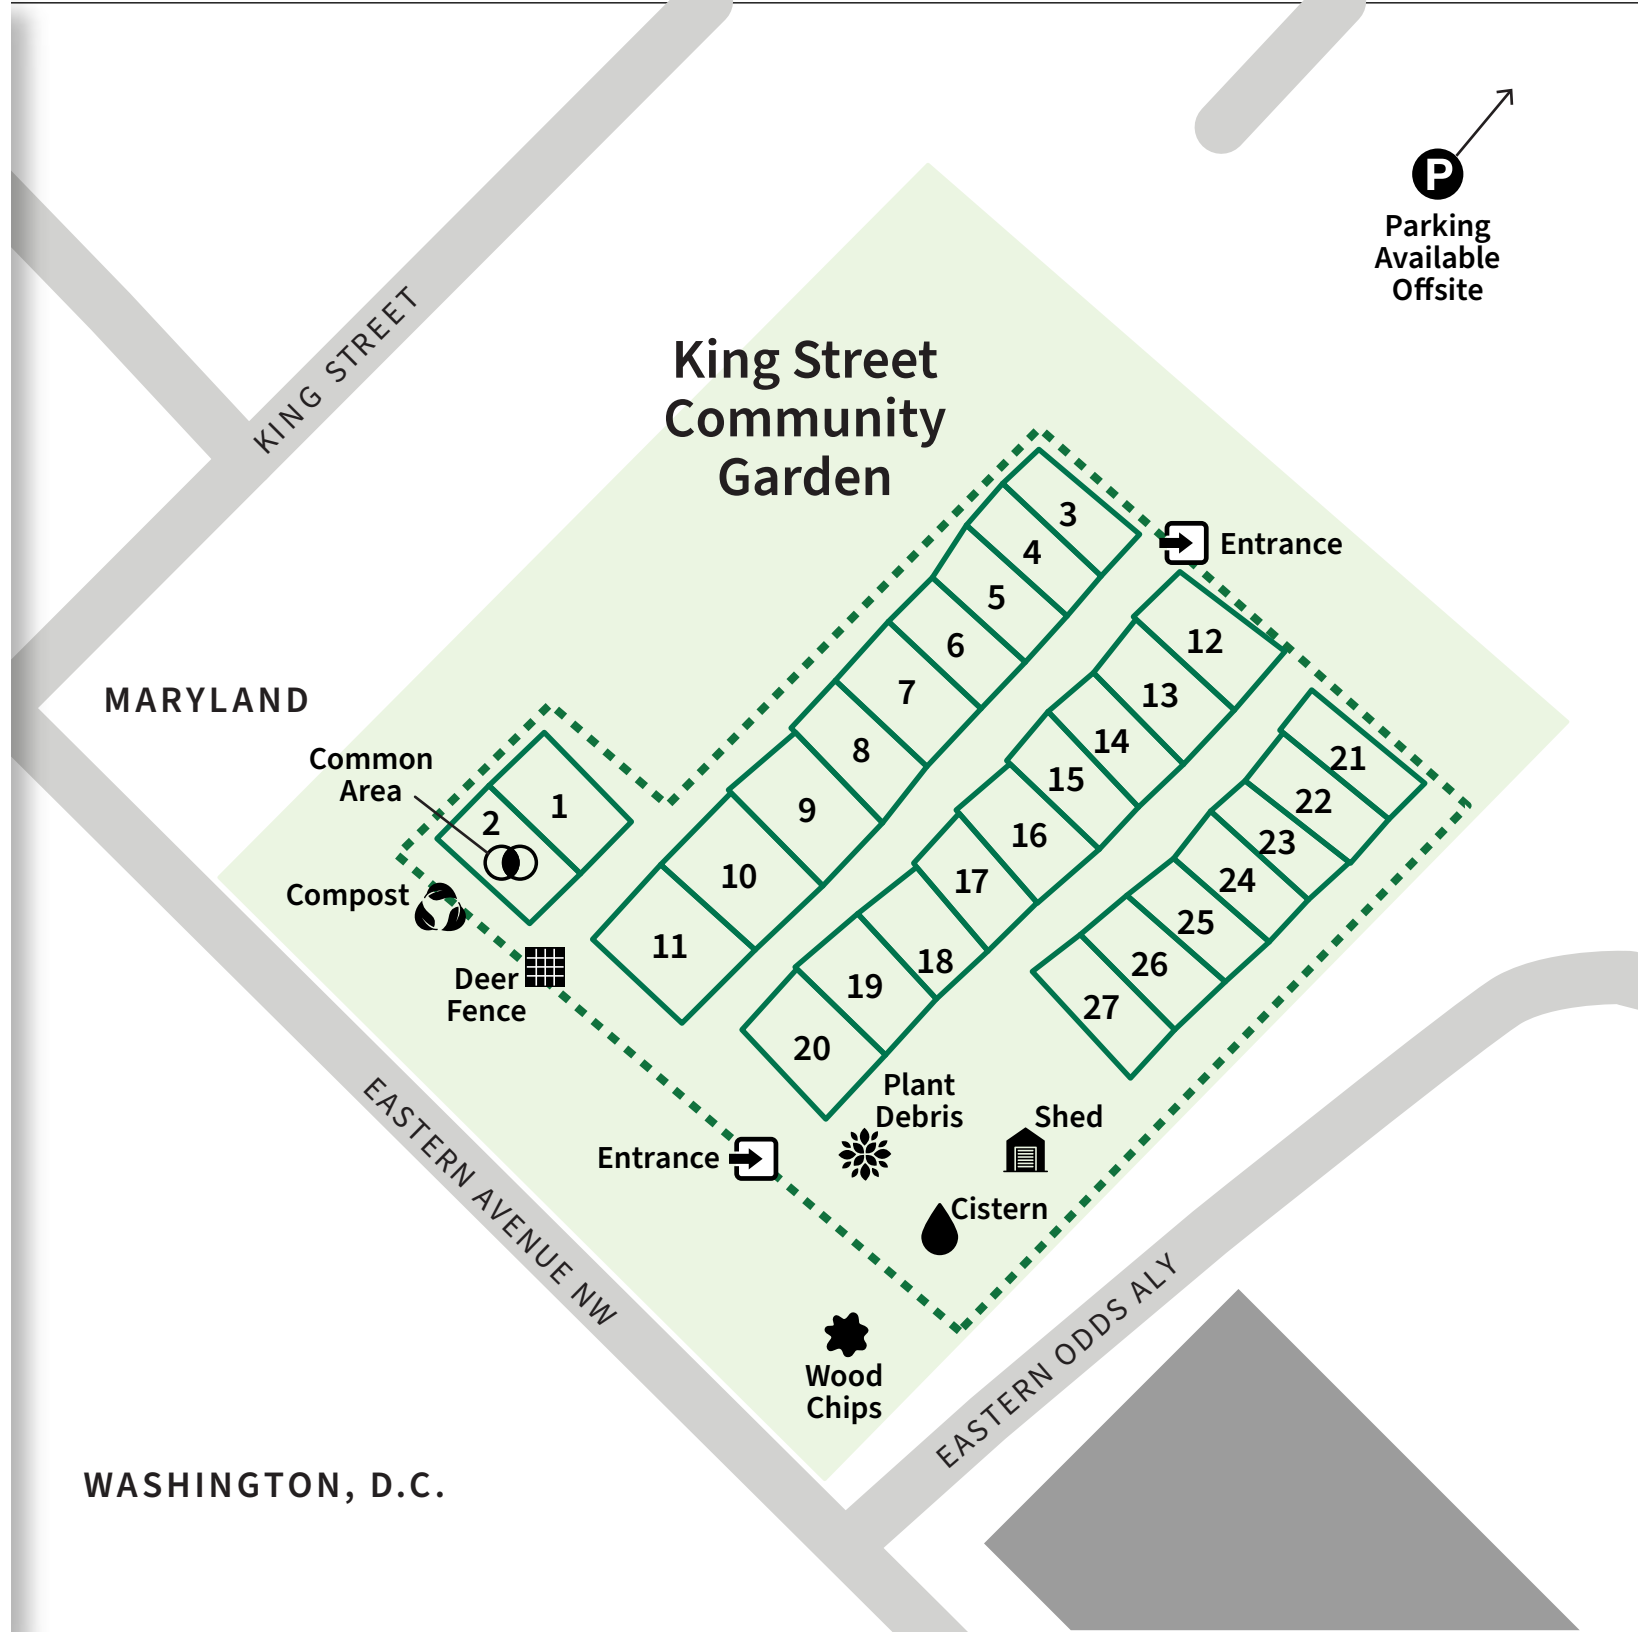

**MONTGOMERY PARKS
KING STREET
COMMUNITY GARDEN**

7980 Georgia Ave
Silver Spring, MD 20910

**COMMUNITY
GARDEN PLOTS**

SYMBOL KEY

- Montgomery Parks
- Building
- Road
- Plot Boundary
- Community Garden Boundary
- Cistern
- Common Area
- Compost
- Deer Fence
- Entrance
- Plant Debris
- Shed
- Wood Chips

MontgomeryParks.org

P
Parking
Available
Offsite

WASHINGTON, D.C.