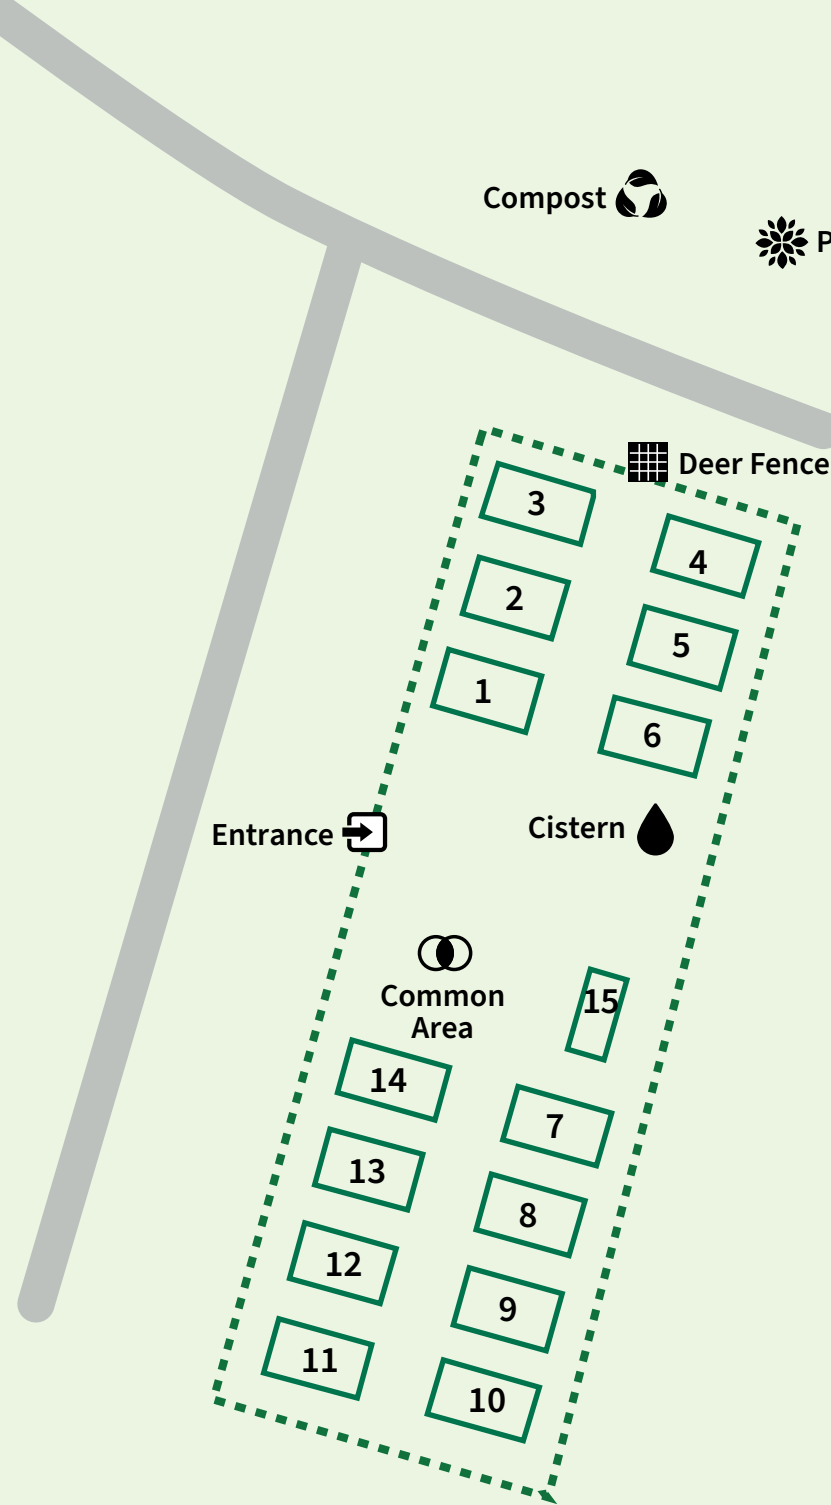

MONTGOMERY PARKS  
**BLACK HILL  
 COMMUNITY GARDEN**

20930 Lake Ridge Drive  
 Boyds, Maryland 20841

**COMMUNITY  
 GARDEN PLOTS**

**SYMBOL KEY**

-  Montgomery Parks
-  Building
-  Road
-  Plot Boundary
-  Community Garden Boundary
-  Cistern
-  Common Area
-  Compost
-  Deer Fence
-  Entrance
-  Plant Debris

MontgomeryParks.org

**Black Hill  
 Regional Park**