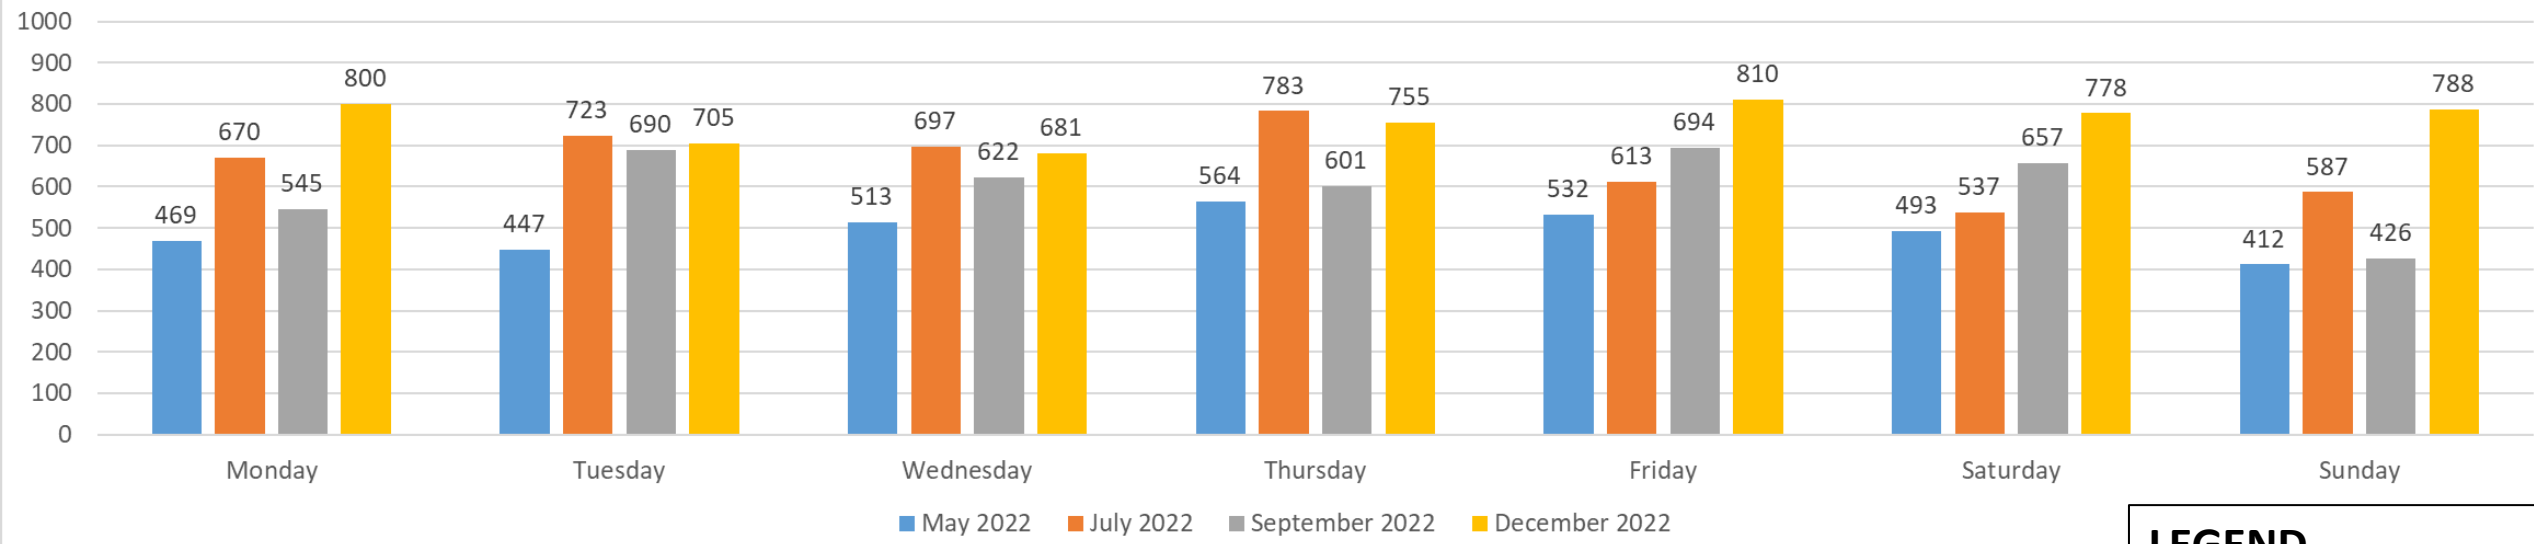

Southbound daily traffic

EASTBOUND daily traffic

**Hillandale Comparison**

**LEGEND**

- Pre-Phase 1 Road Diet
- Post Phase 1 Road diet (summer)
- Post Phase 1 Road (fall)
- Post Phase 2 Road diet

WESTBOUND daily traffic

NORTHBOUND daily traffic

**Fairfax Comparison**

**LEGEND**  
 Pre-Phase 1 Road Diet  
 Post Phase 1 Road diet (summer)  
 Post Phase 1 Road (fall)  
 Post Phase 2 Road diet

SOUTHBOUND daily traffic

EASTBOUND daily traffic

Dorset, west of LFP Comparison

**LEGEND**  
 Pre-Phase 1 Road Diet  
 Post Phase 1 Road diet (summer)  
 Post Phase 1 Road (fall)  
 Post Phase 2 Road diet

WESTBOUND daily traffic

NORTHBOUND daily traffic