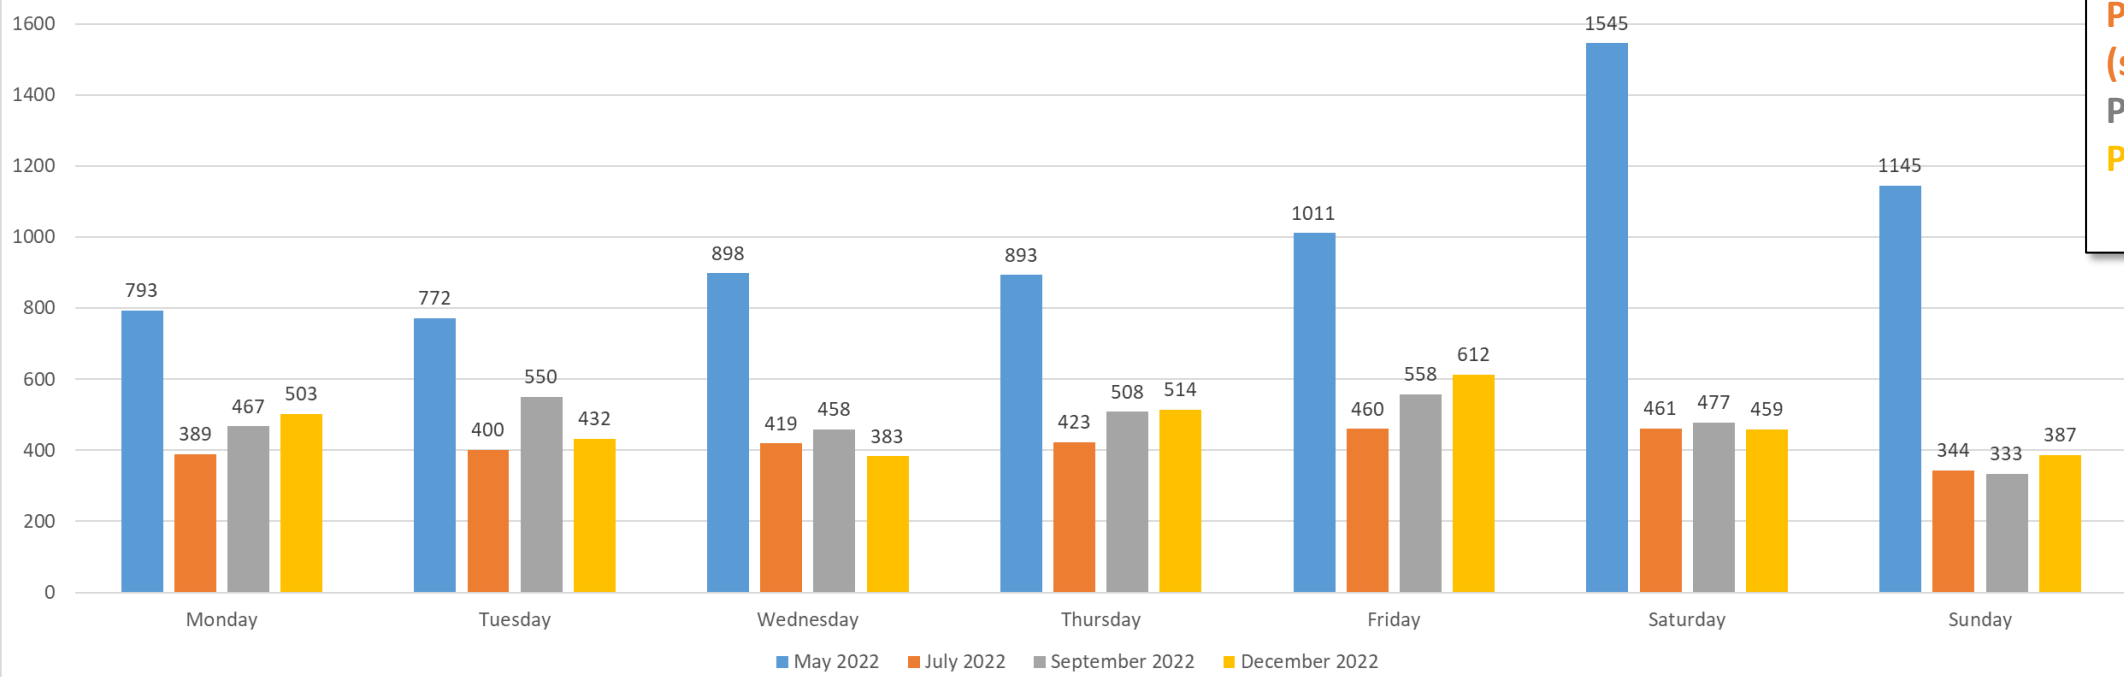

**LEGEND**

- Pre-Phase 1 Road Diet
- Post Phase 1 Road diet (summer)
- Post Phase 1 Road (fall)
- Post Phase 2 Road diet

**Dorset, north of River Rd Comparison**

Southbound daily traffic

EASTBOUND daily traffic

**Dorset, east of LFP Comparison**

**LEGEND**  
Pre-Phase 1 Road Diet  
Post Phase 1 Road diet (summer)  
Post Phase 1 Road (fall)  
Post Phase 2 Road diet

WESTBOUND daily traffic

NORTHBOUND daily traffic

**Brookside Comparison**

SOUTHBOUND daily traffic

**LEGEND**  
 Pre-Phase 1 Road Diet  
 Post Phase 1 Road diet (summer)  
 Post Phase 1 Road (fall)  
 Post Phase 2 Road diet