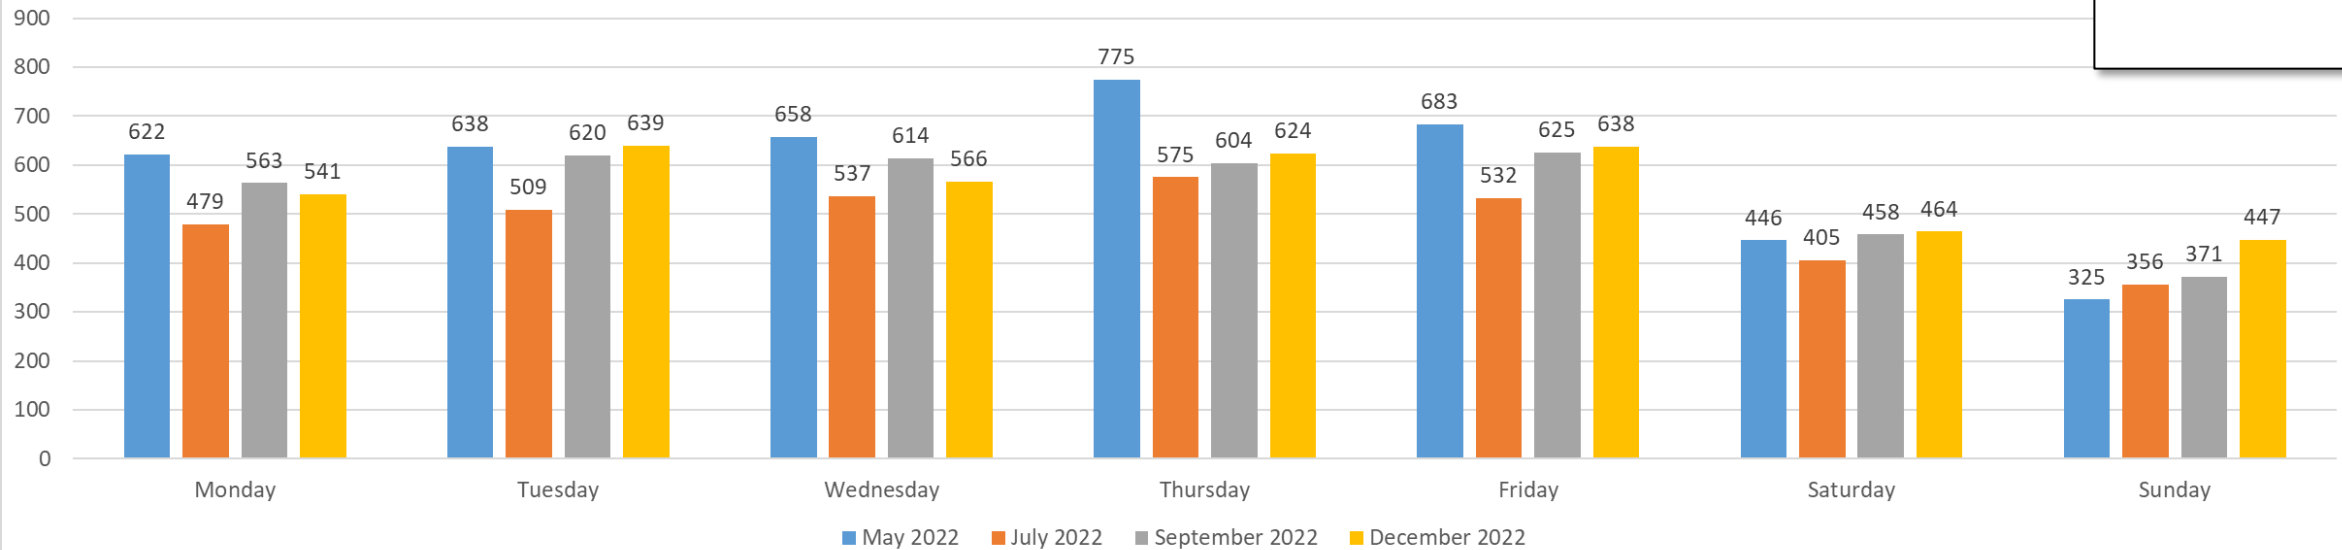

## LEGEND

- Pre-Phase 1 Road Diet
- Post Phase 1 Road diet (summer)
- Post Phase 1 Road (fall)
- Post Phase 2 Road diet

SOUTHBOUND Daily Traffic

NORTHBOUND daily traffic

**Kennedy Comparison**

**LEGEND**  
Pre-Phase 1 Road Diet  
Post Phase 1 Road diet (summer)  
Post Phase 1 Road (fall)  
Post Phase 2 Road diet

Southbound daily traffic

EASTBOUND daily traffic

**Hillandale Comparison**

**LEGEND**

- Pre-Phase 1 Road Diet
- Post Phase 1 Road diet (summer)
- Post Phase 1 Road (fall)
- Post Phase 2 Road diet

WESTBOUND daily traffic

NORTHBOUND daily traffic

**Fairfax Comparison**

**LEGEND**  
 Pre-Phase 1 Road Diet  
 Post Phase 1 Road diet (summer)  
 Post Phase 1 Road (fall)  
 Post Phase 2 Road diet

SOUTHBOUND daily traffic

EASTBOUND daily traffic