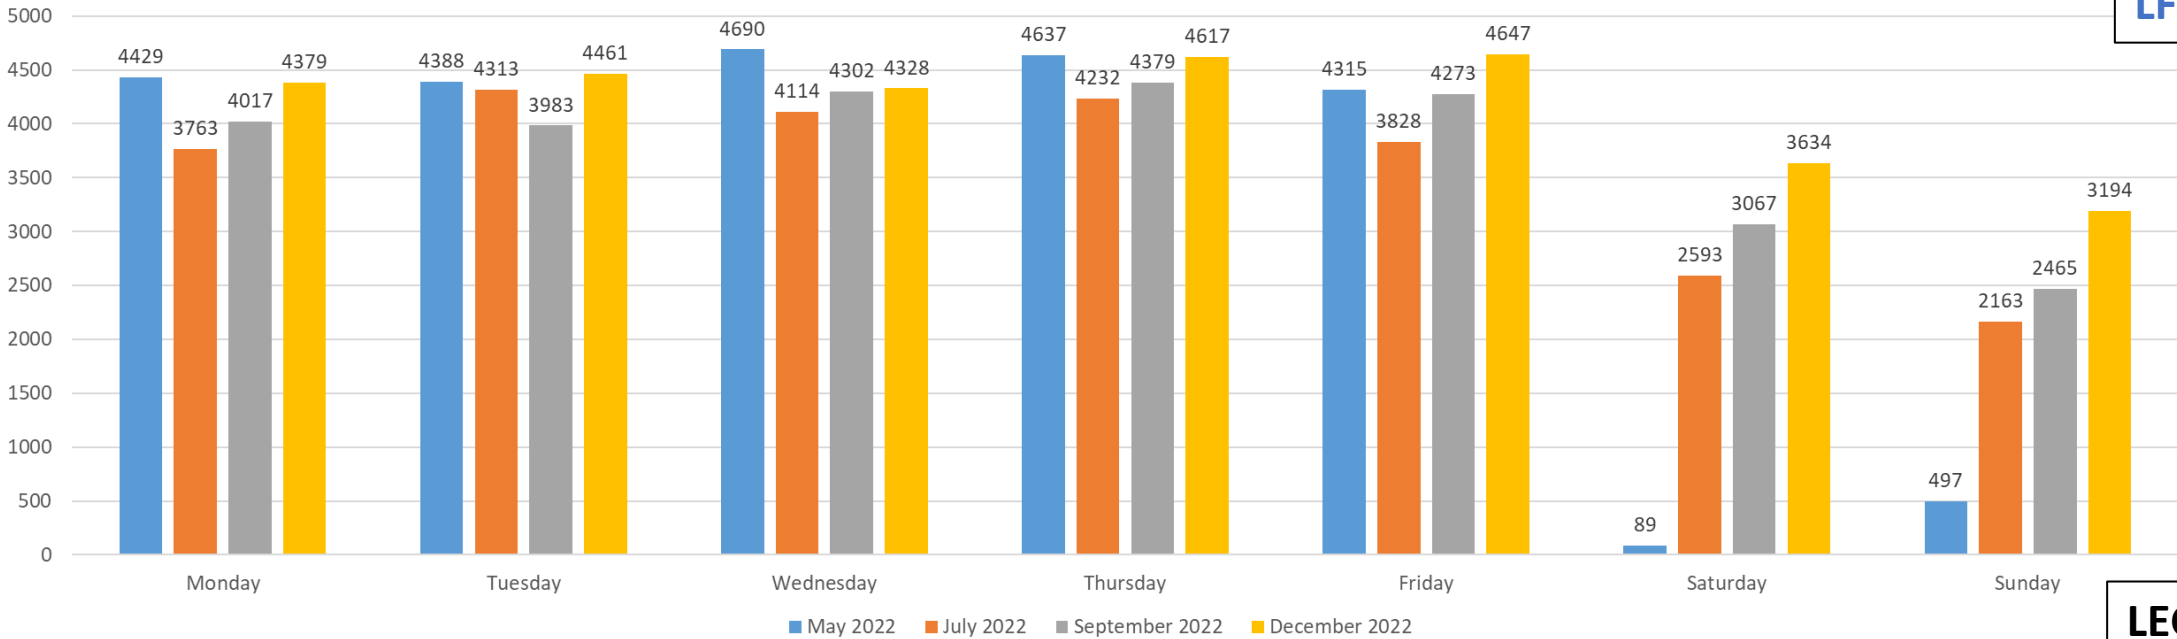

## Phase I

## Phase II

## LEGEND

- Pre-Phase 1 Road Diet
- Post Phase 1 Road diet (summer)
- Post Phase 1 Road (fall)
- Post Phase 2 Road diet

SOUTHBOUND Daily Traffic

NORTHBOUND daily traffic

**Kennedy Comparison**

**LEGEND**  
Pre-Phase 1 Road Diet  
Post Phase 1 Road diet (summer)  
Post Phase 1 Road (fall)  
Post Phase 2 Road diet