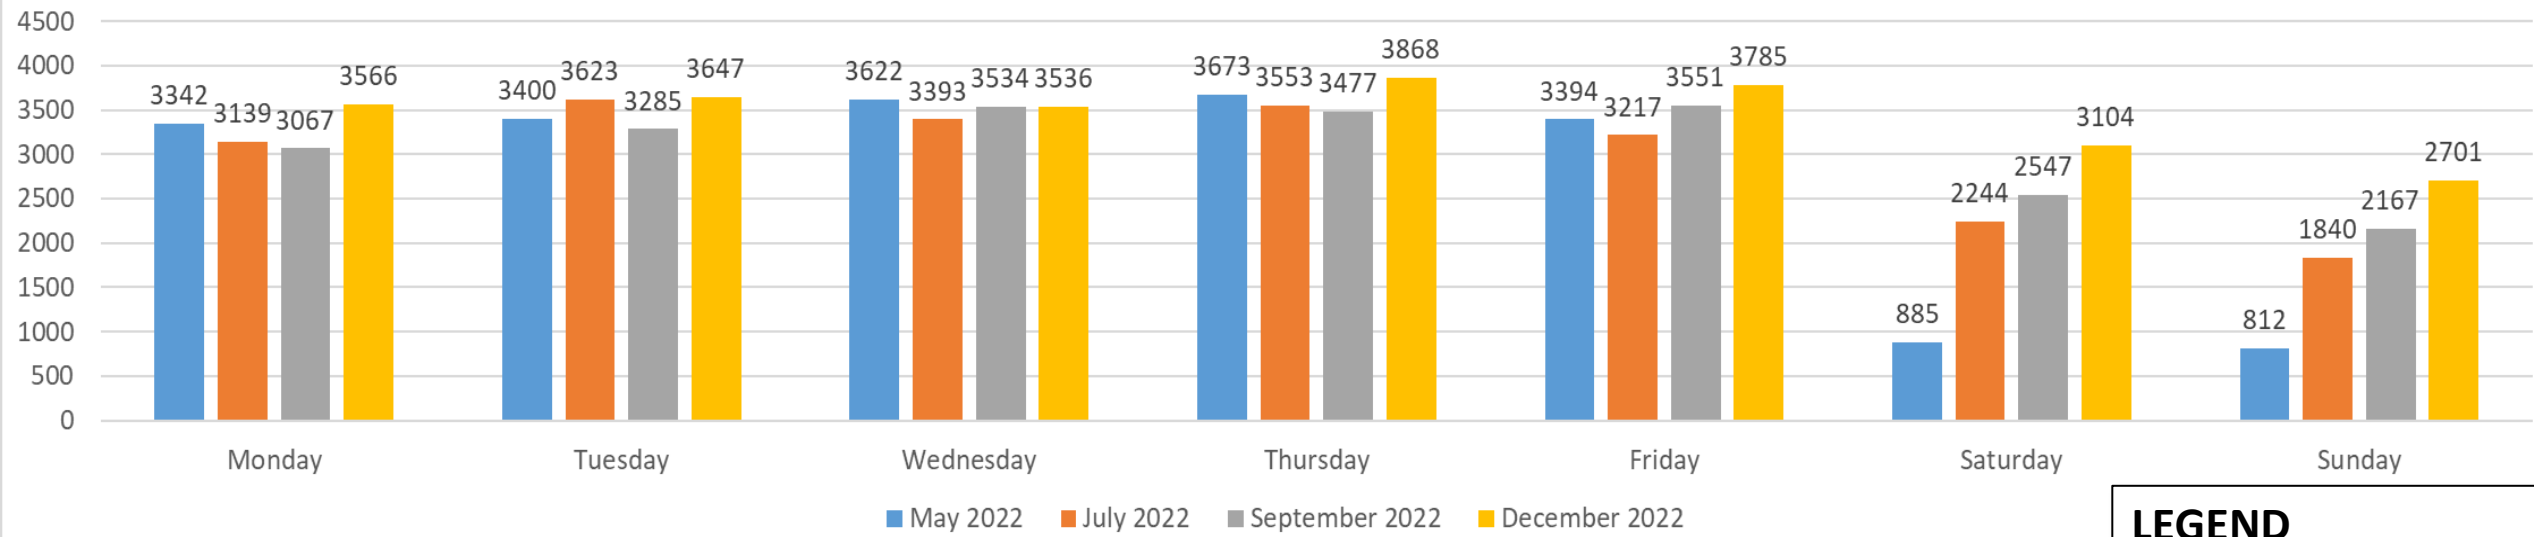

Arlington Comparison

EASTBOUND daily traffic