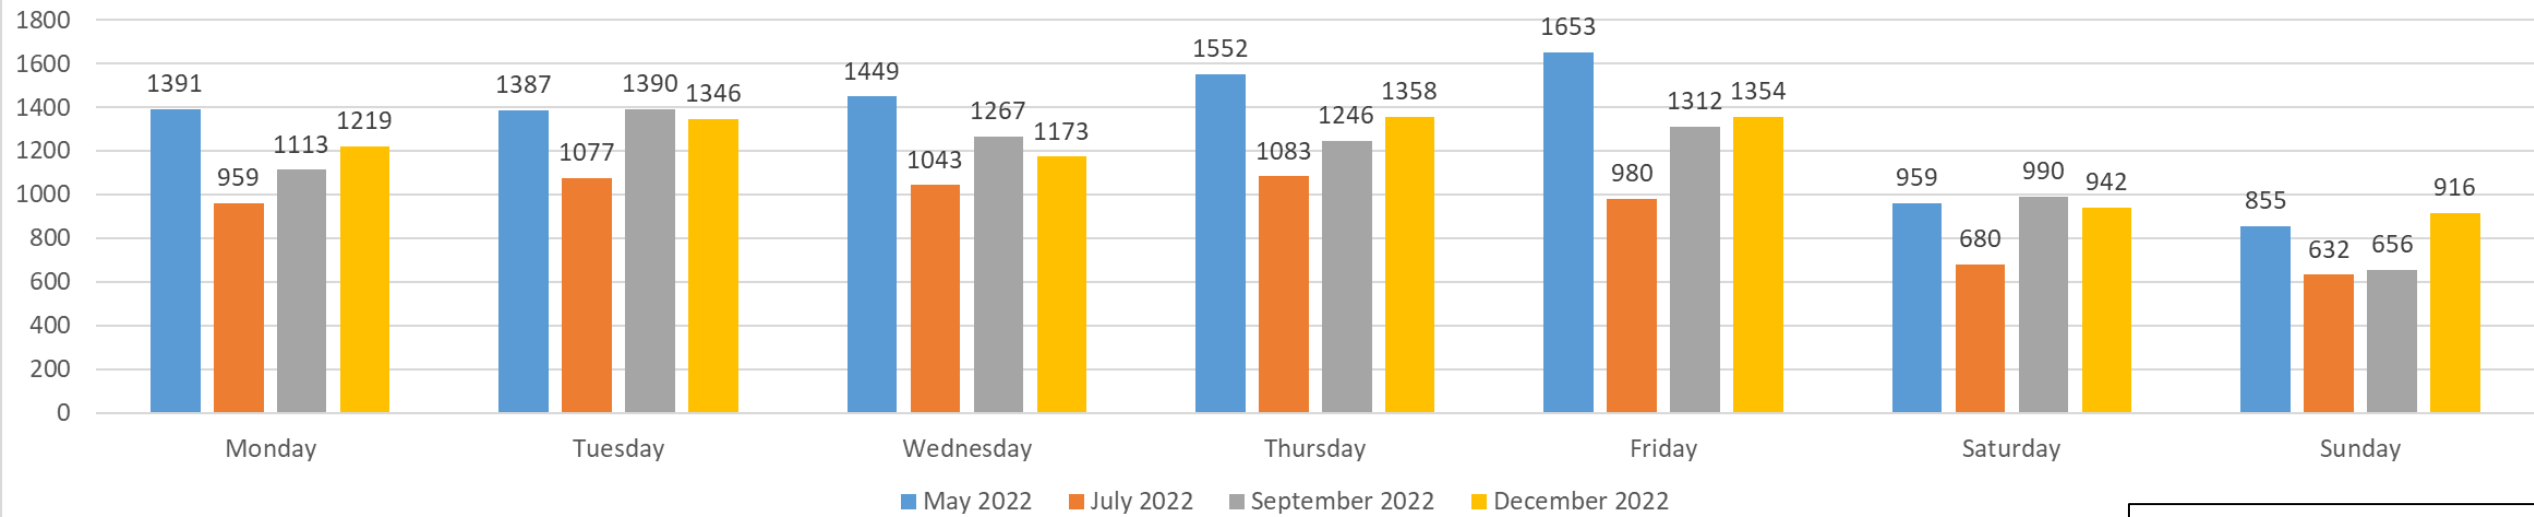

Southbound daily traffic

EASTBOUND daily traffic

**Hillandale Comparison**

**LEGEND**

- Pre-Phase 1 Road Diet
- Post Phase 1 Road diet (summer)
- Post Phase 1 Road (fall)
- Post Phase 2 Road diet

WESTBOUND daily traffic

NORTHBOUND daily traffic

**Fairfax Comparison**

**LEGEND**  
 Pre-Phase 1 Road Diet  
 Post Phase 1 Road diet (summer)  
 Post Phase 1 Road (fall)  
 Post Phase 2 Road diet

SOUTHBOUND daily traffic

EASTBOUND daily traffic

Dorset, west of LFP Comparison

**LEGEND**  
 Pre-Phase 1 Road Diet  
 Post Phase 1 Road diet (summer)  
 Post Phase 1 Road (fall)  
 Post Phase 2 Road diet

WESTBOUND daily traffic

NORTHBOUND daily traffic