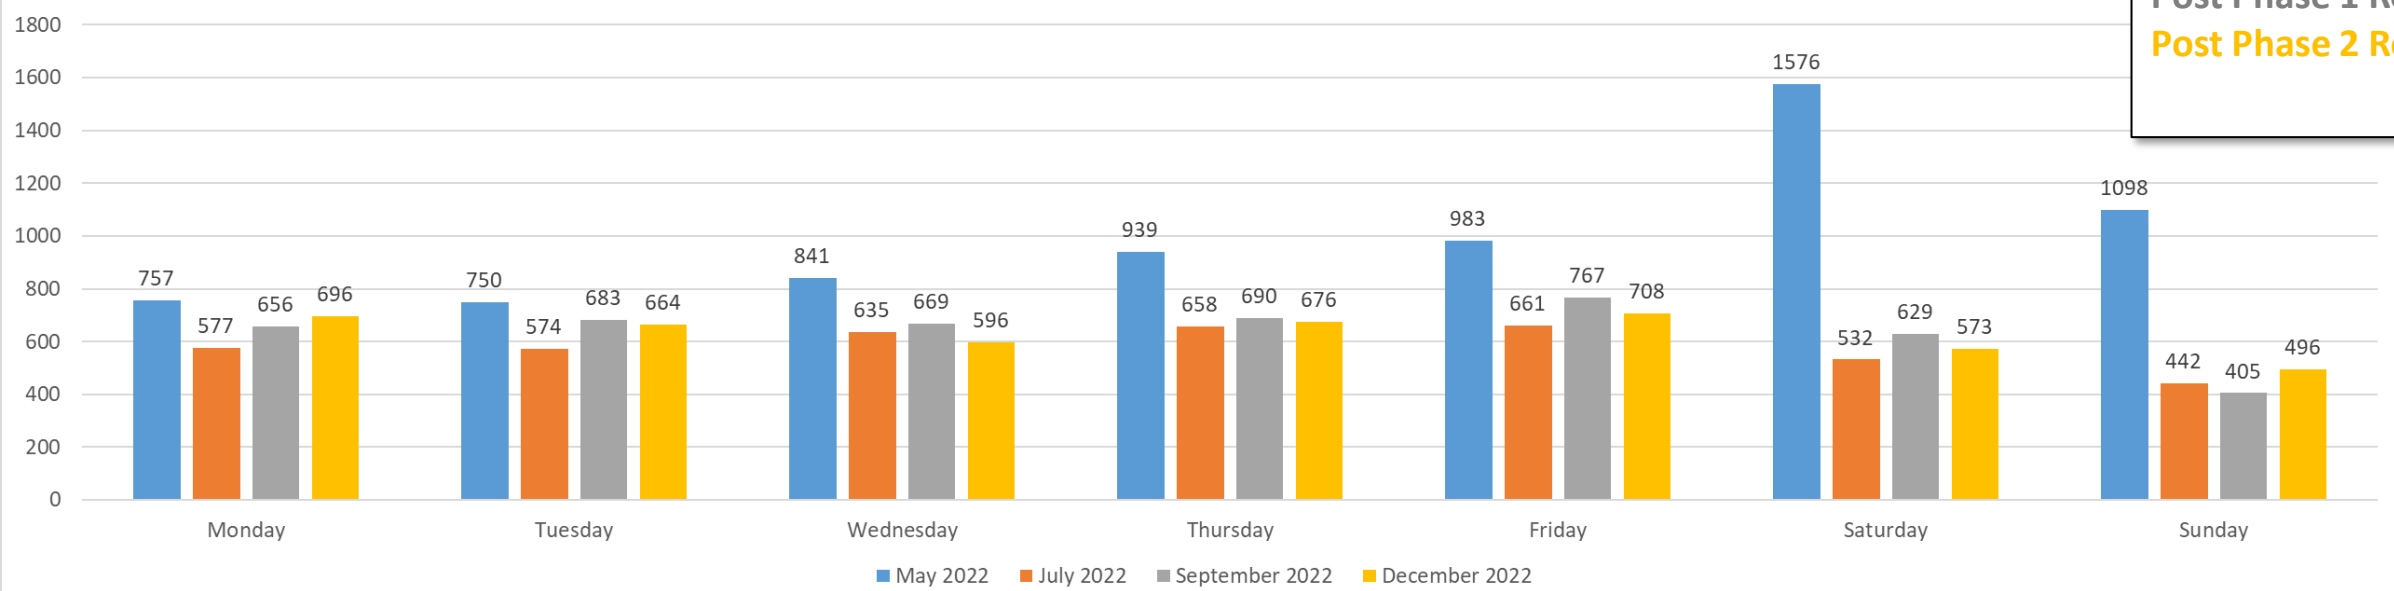

## LEGEND

- Pre-Phase 1 Road Diet
- Post Phase 1 Road diet (summer)
- Post Phase 1 Road (fall)
- Post Phase 2 Road diet

SOUTHBOUND Daily Traffic

NORTHBOUND daily traffic

**Kennedy Comparison**

**LEGEND**  
Pre-Phase 1 Road Diet  
Post Phase 1 Road diet (summer)  
Post Phase 1 Road (fall)  
Post Phase 2 Road diet

Southbound daily traffic

EASTBOUND daily traffic

**Hillandale Comparison**

**LEGEND**

- Pre-Phase 1 Road Diet
- Post Phase 1 Road diet (summer)
- Post Phase 1 Road (fall)
- Post Phase 2 Road diet

WESTBOUND daily traffic

NORTHBOUND daily traffic

**Fairfax Comparison**

**LEGEND**  
 Pre-Phase 1 Road Diet  
 Post Phase 1 Road diet (summer)  
 Post Phase 1 Road (fall)  
 Post Phase 2 Road diet

SOUTHBOUND daily traffic

EASTBOUND daily traffic