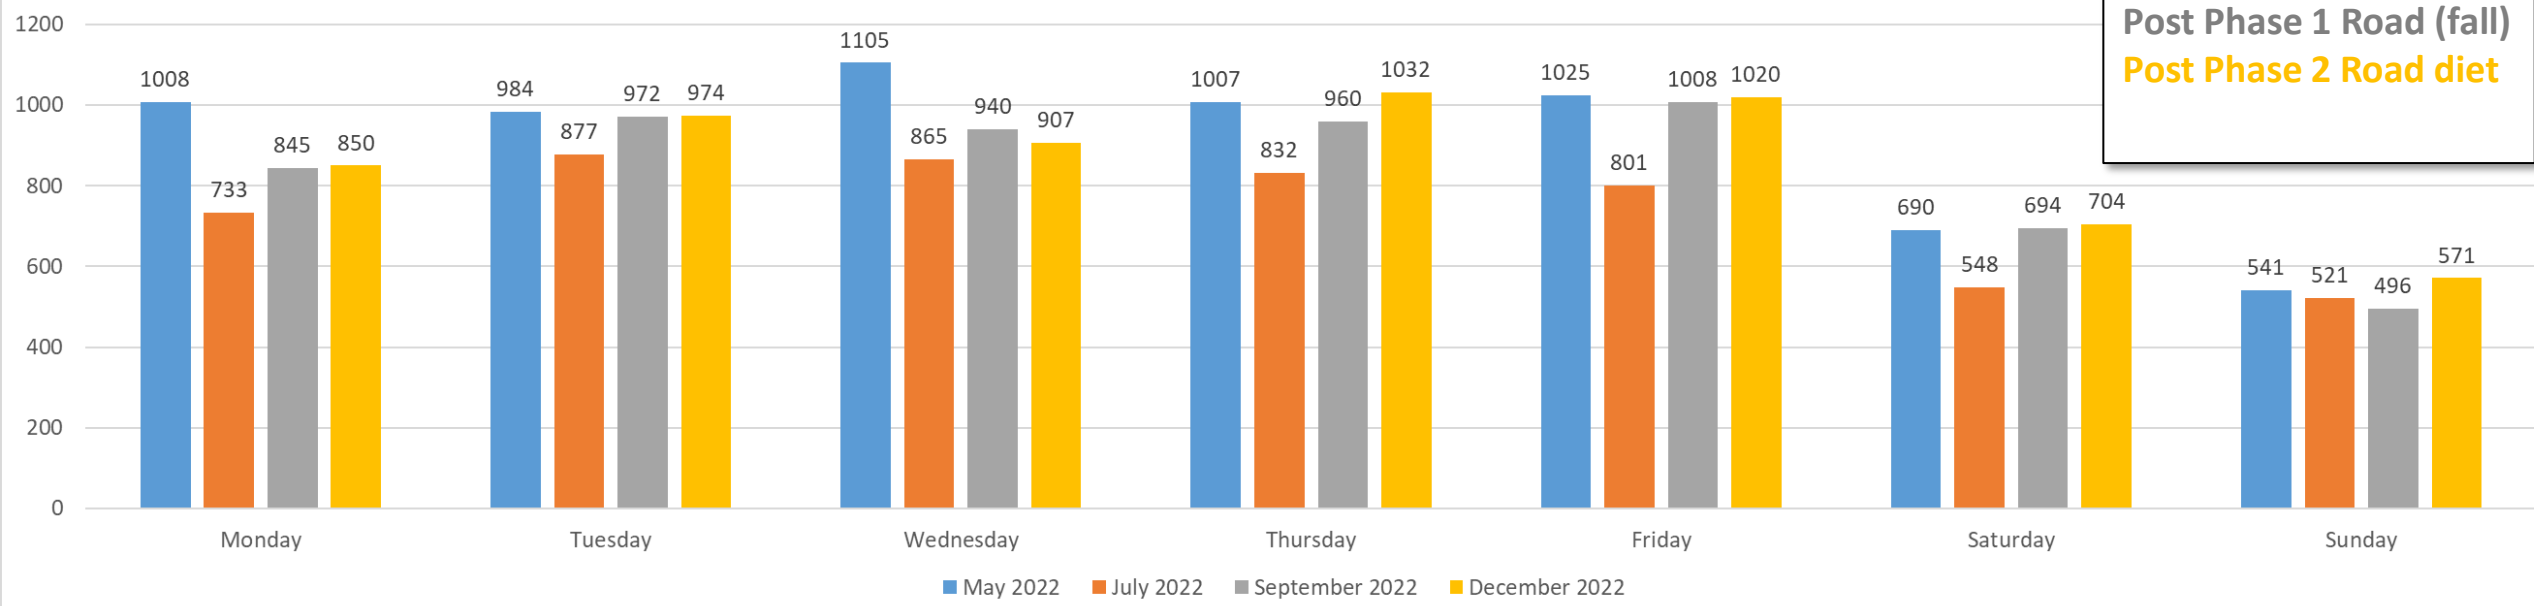

Dorset, west of LFP Comparison

**LEGEND**  
 Pre-Phase 1 Road Diet  
 Post Phase 1 Road diet (summer)  
 Post Phase 1 Road (fall)  
 Post Phase 2 Road diet

WESTBOUND daily traffic

NORTHBOUND daily traffic

**LEGEND**

- Pre-Phase 1 Road Diet
- Post Phase 1 Road diet (summer)
- Post Phase 1 Road (fall)
- Post Phase 2 Road diet

**Dorset, north of River Rd Comparison**

Southbound daily traffic

EASTBOUND daily traffic

**Dorset, east of LFP Comparison**

**LEGEND**  
Pre-Phase 1 Road Diet  
Post Phase 1 Road diet (summer)  
Post Phase 1 Road (fall)  
Post Phase 2 Road diet

WESTBOUND daily traffic

NORTHBOUND daily traffic