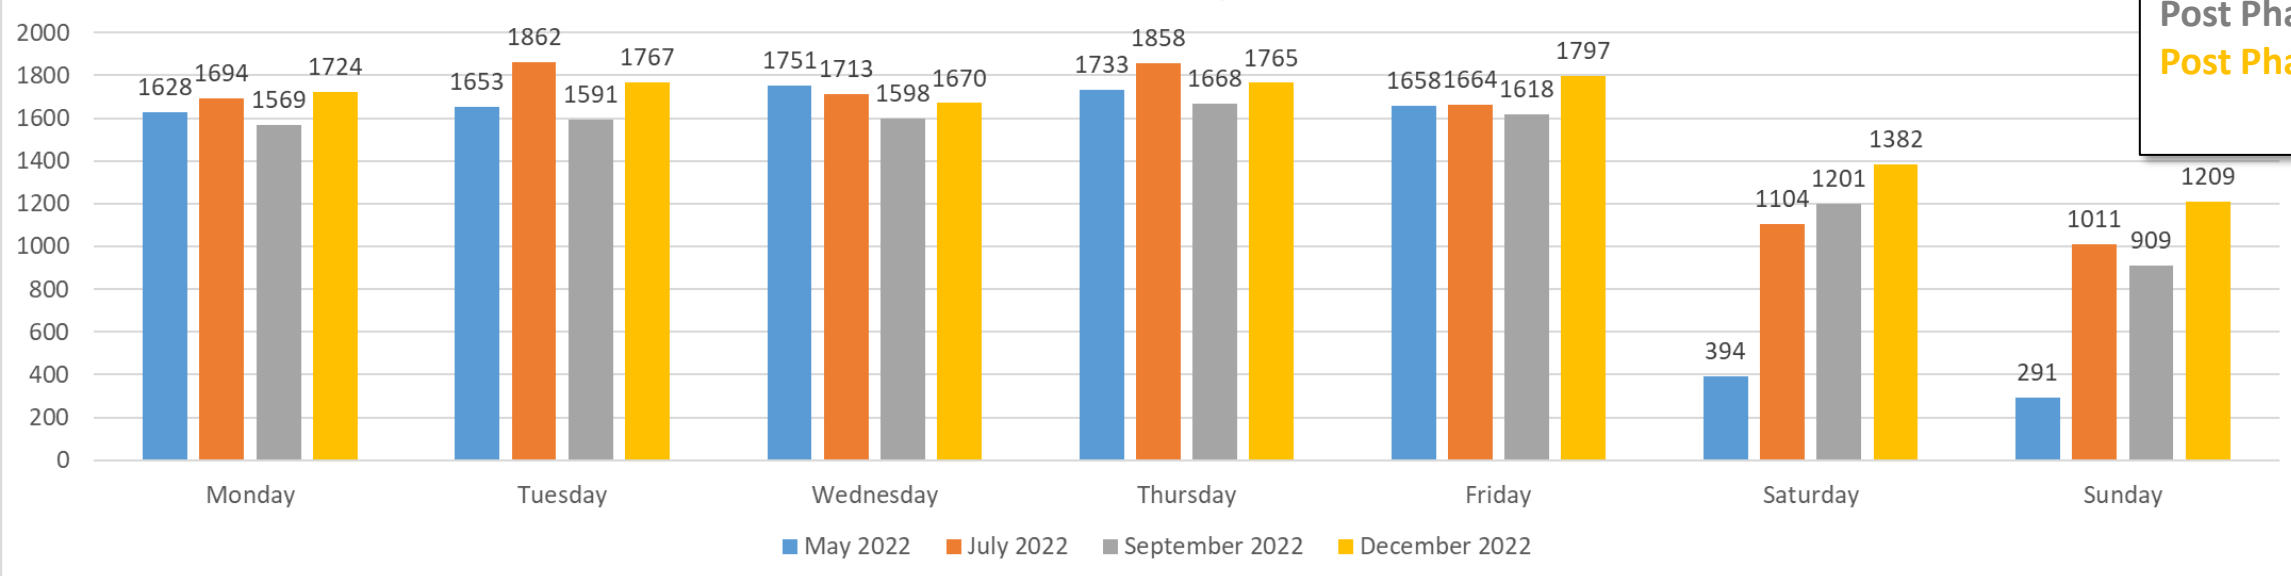

## LEGEND

- Pre-Phase 1 Road Diet
- Post Phase 1 Road diet (summer)
- Post Phase 1 Road (fall)
- Post Phase 2 Road diet

SOUTHBOUND Daily Traffic

NORTHBOUND daily traffic

**Kennedy Comparison**

**LEGEND**  
Pre-Phase 1 Road Diet  
Post Phase 1 Road diet (summer)  
Post Phase 1 Road (fall)  
Post Phase 2 Road diet

Southbound daily traffic

EASTBOUND daily traffic

**Hillandale Comparison**

**LEGEND**

- Pre-Phase 1 Road Diet
- Post Phase 1 Road diet (summer)
- Post Phase 1 Road (fall)
- Post Phase 2 Road diet

WESTBOUND daily traffic

NORTHBOUND daily traffic

**Fairfax Comparison**

**LEGEND**  
 Pre-Phase 1 Road Diet  
 Post Phase 1 Road diet (summer)  
 Post Phase 1 Road (fall)  
 Post Phase 2 Road diet

SOUTHBOUND daily traffic

EASTBOUND daily traffic