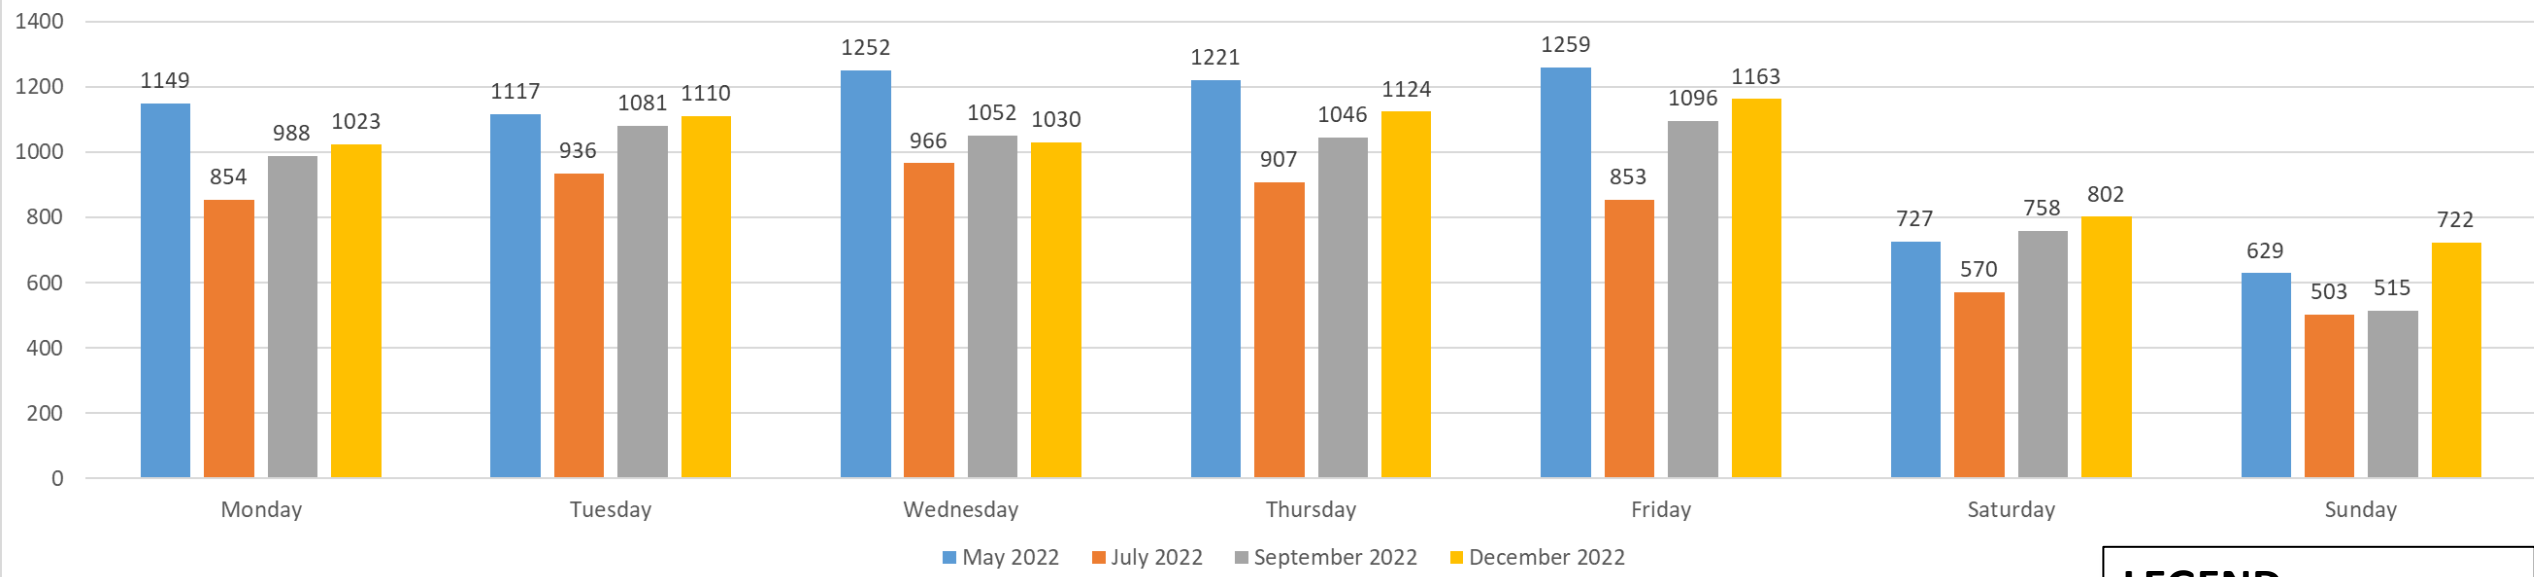

**LEGEND**

- Pre-Phase 1 Road Diet
- Post Phase 1 Road diet (summer)
- Post Phase 1 Road (fall)
- Post Phase 2 Road diet

**Dorset, north of River Rd Comparison**

Southbound daily traffic

EASTBOUND daily traffic

**Dorset, east of LFP Comparison**

**LEGEND**  
Pre-Phase 1 Road Diet  
Post Phase 1 Road diet (summer)  
Post Phase 1 Road (fall)  
Post Phase 2 Road diet

WESTBOUND daily traffic

NORTHBOUND daily traffic