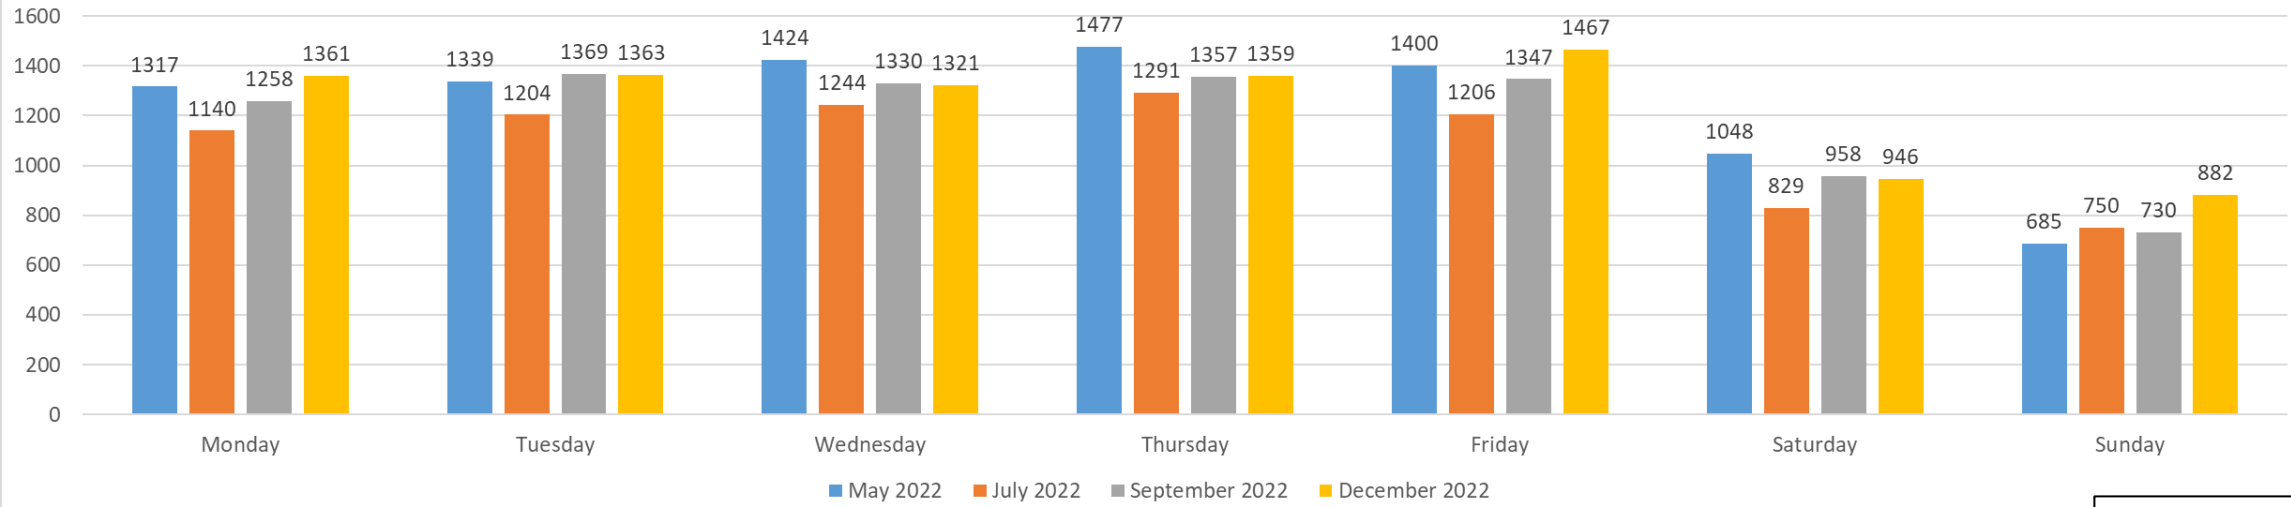

## LEGEND

- Pre-Phase 1 Road Diet
- Post Phase 1 Road diet (summer)
- Post Phase 1 Road (fall)
- Post Phase 2 Road diet

SOUTHBOUND Daily Traffic

NORTHBOUND daily traffic

**Kennedy Comparison**

**LEGEND**  
Pre-Phase 1 Road Diet  
Post Phase 1 Road diet (summer)  
Post Phase 1 Road (fall)  
Post Phase 2 Road diet

Southbound daily traffic

EASTBOUND daily traffic

**Hillandale Comparison**

**LEGEND**

- Pre-Phase 1 Road Diet
- Post Phase 1 Road diet (summer)
- Post Phase 1 Road (fall)
- Post Phase 2 Road diet

WESTBOUND daily traffic

NORTHBOUND daily traffic

**Fairfax Comparison**

**LEGEND**  
 Pre-Phase 1 Road Diet  
 Post Phase 1 Road diet (summer)  
 Post Phase 1 Road (fall)  
 Post Phase 2 Road diet

SOUTHBOUND daily traffic

EASTBOUND daily traffic