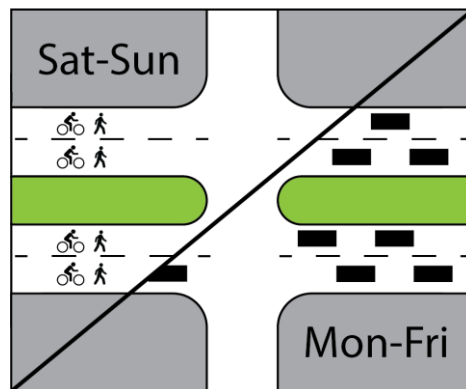

2022 Little Falls Parkway Traffic Counts

Count Date	Phase	Configuration	Median Separation	School in Session	Open Parkway Days
5/2022	Open Parkways	Two Lanes in Each Direction	Yes	Yes	Saturday – Sunday
7/2022	Pilot - Phase I	One Lane in Each Direction	Yes	No	Suspended
9/2022	Pilot - Phase I	One Lane in Each Direction	Yes	Yes	Suspended
12/22	Pilot - Phase II	One Lane in Each Direction	No	Yes	24/7

Original Open Parkways