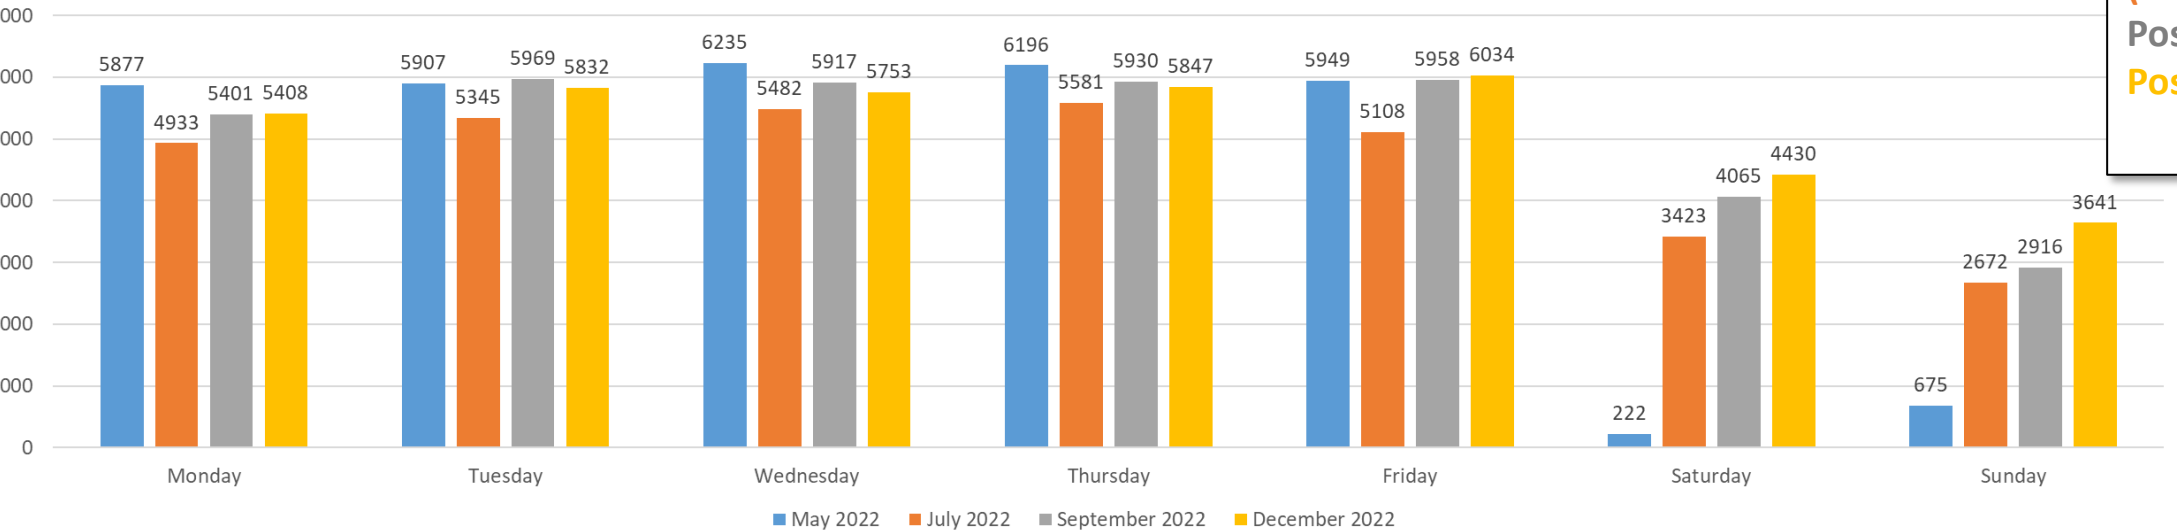

# LFP Comparison

NORTHBOUND Daily Traffic

## LEGEND

- Pre-Phase 1 Road Diet
- Post Phase 1 Road diet (summer)
- Post Phase 1 Road (fall)
- Post Phase 2 Road diet

SOUTHBOUND Daily Traffic

NORTHBOUND daily traffic

**Kennedy Comparison**

**LEGEND**  
Pre-Phase 1 Road Diet  
Post Phase 1 Road diet (summer)  
Post Phase 1 Road (fall)  
Post Phase 2 Road diet

Southbound daily traffic

EASTBOUND daily traffic

**Hillandale Comparison**

**LEGEND**

- Pre-Phase 1 Road Diet
- Post Phase 1 Road diet (summer)
- Post Phase 1 Road (fall)
- Post Phase 2 Road diet

WESTBOUND daily traffic