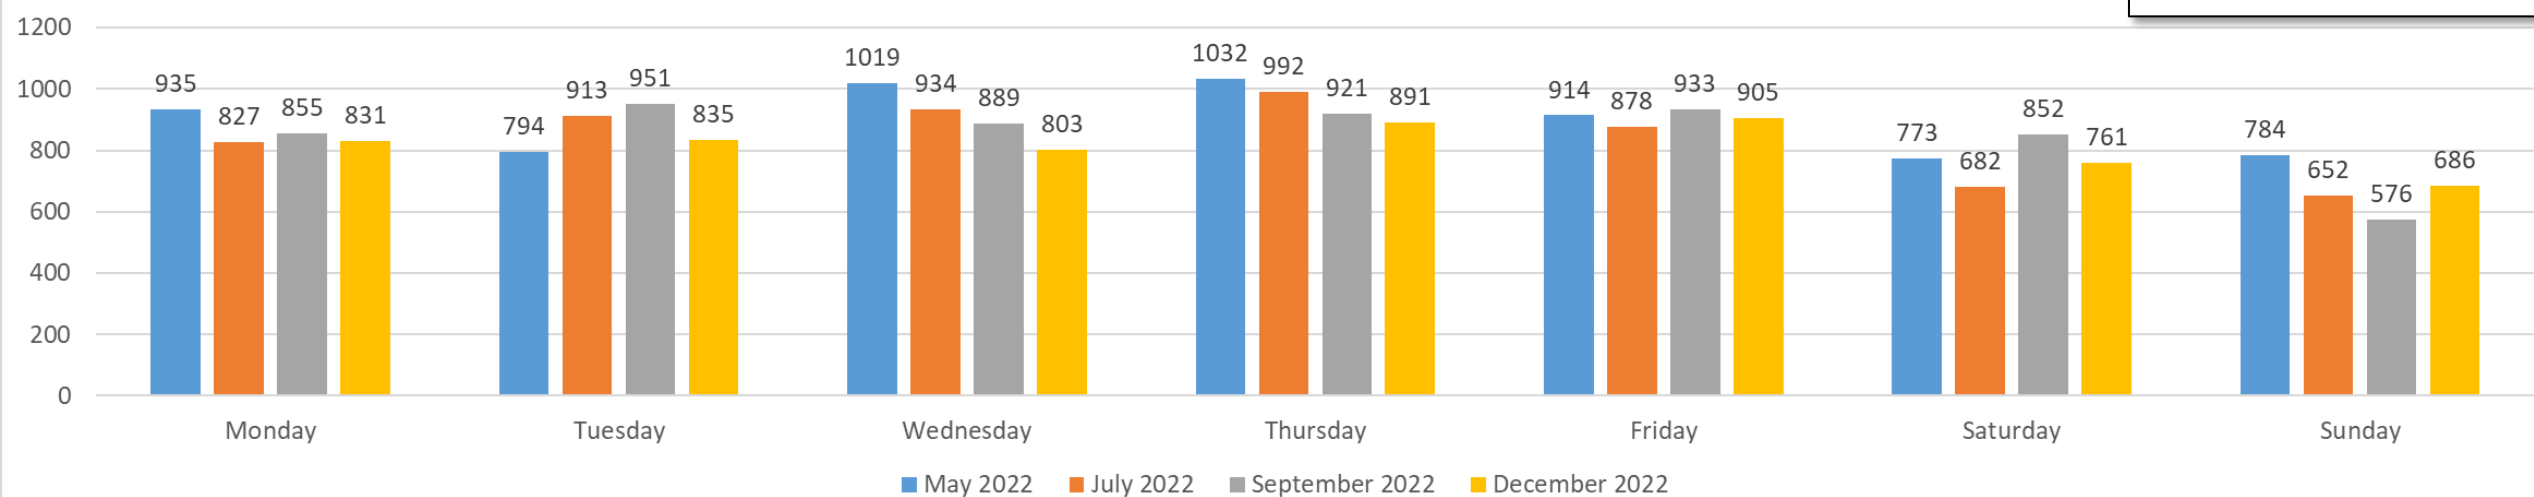

NORTHBOUND daily traffic

**Fairfax Comparison**

**LEGEND**  
 Pre-Phase 1 Road Diet  
 Post Phase 1 Road diet (summer)  
 Post Phase 1 Road (fall)  
 Post Phase 2 Road diet

SOUTHBOUND daily traffic

EASTBOUND daily traffic

Dorset, west of LFP Comparison

**LEGEND**  
 Pre-Phase 1 Road Diet  
 Post Phase 1 Road diet (summer)  
 Post Phase 1 Road (fall)  
 Post Phase 2 Road diet

WESTBOUND daily traffic

NORTHBOUND daily traffic

**LEGEND**

- Pre-Phase 1 Road Diet
- Post Phase 1 Road diet (summer)
- Post Phase 1 Road (fall)
- Post Phase 2 Road diet

**Dorset, north of River Rd Comparison**

Southbound daily traffic

EASTBOUND daily traffic