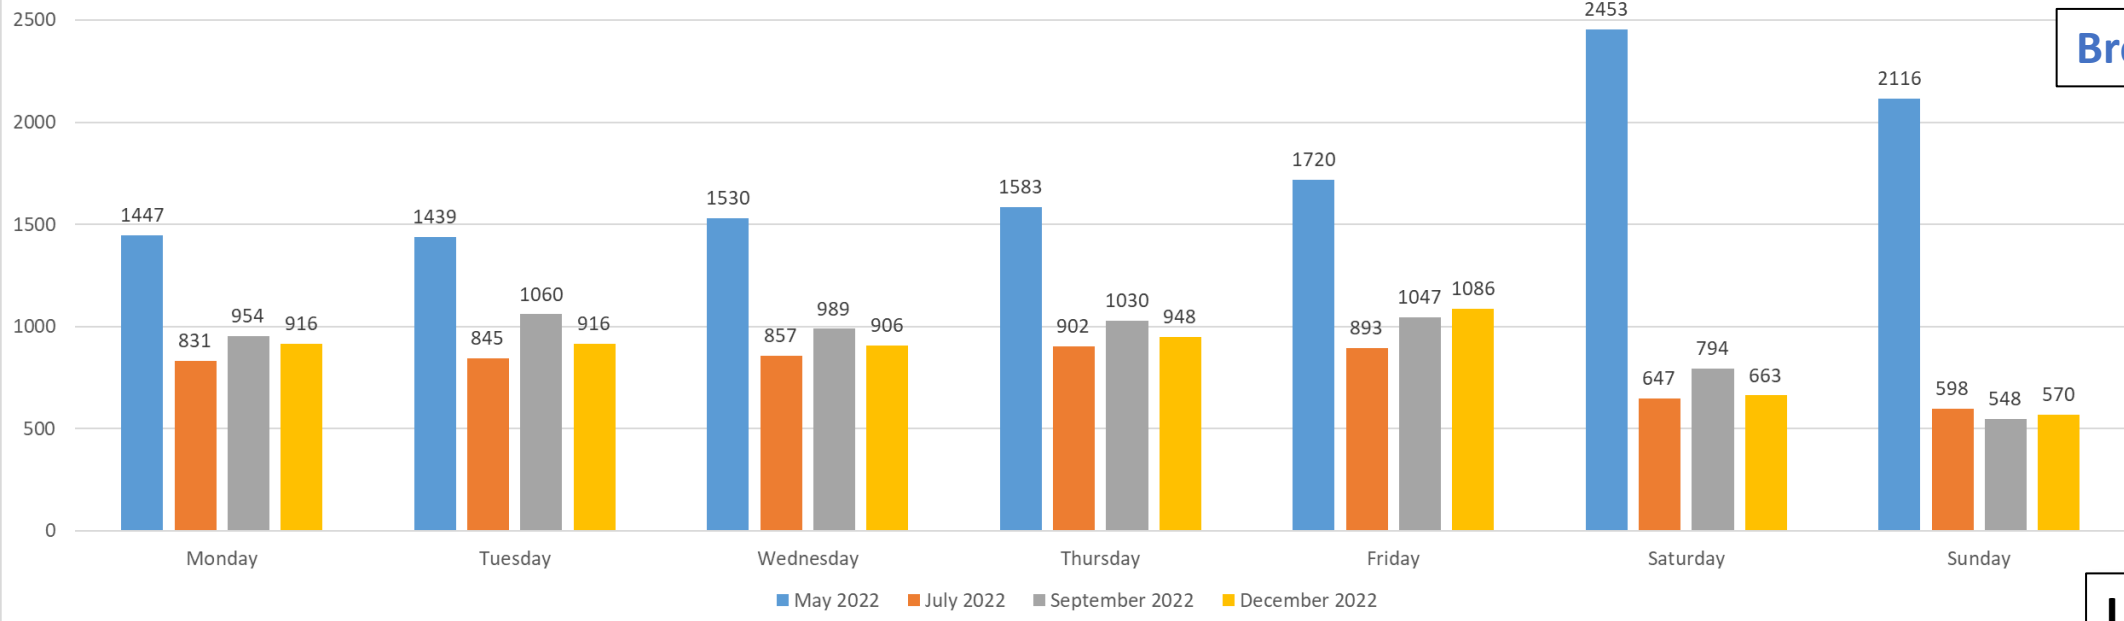

**LEGEND**

- Pre-Phase 1 Road Diet
- Post Phase 1 Road diet (summer)
- Post Phase 1 Road (fall)
- Post Phase 2 Road diet

**Dorset, north of River Rd Comparison**

Southbound daily traffic

EASTBOUND daily traffic

**Dorset, east of LFP Comparison**

**LEGEND**  
Pre-Phase 1 Road Diet  
Post Phase 1 Road diet (summer)  
Post Phase 1 Road (fall)  
Post Phase 2 Road diet

WESTBOUND daily traffic

NORTHBOUND daily traffic

**Brookside Comparison**

SOUTHBOUND daily traffic

**LEGEND**  
 Pre-Phase 1 Road Diet  
 Post Phase 1 Road diet (summer)  
 Post Phase 1 Road (fall)  
 Post Phase 2 Road diet