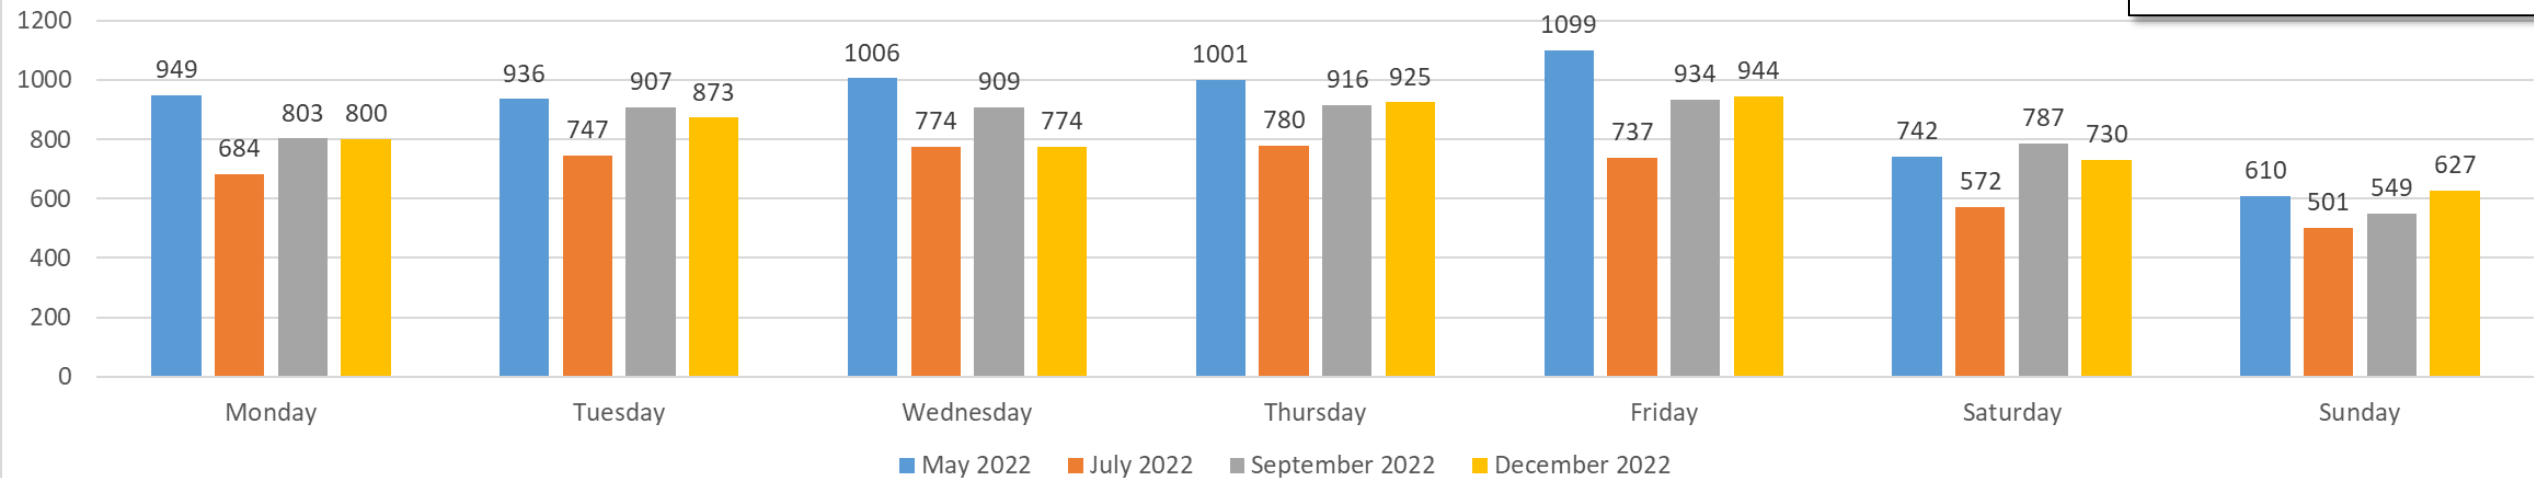

Southbound daily traffic

EASTBOUND daily traffic

**Hillandale Comparison**

**LEGEND**

- Pre-Phase 1 Road Diet
- Post Phase 1 Road diet (summer)
- Post Phase 1 Road (fall)
- Post Phase 2 Road diet

WESTBOUND daily traffic

NORTHBOUND daily traffic

**Fairfax Comparison**

**LEGEND**  
 Pre-Phase 1 Road Diet  
 Post Phase 1 Road diet (summer)  
 Post Phase 1 Road (fall)  
 Post Phase 2 Road diet

SOUTHBOUND daily traffic

EASTBOUND daily traffic

Dorset, west of LFP Comparison

**LEGEND**  
 Pre-Phase 1 Road Diet  
 Post Phase 1 Road diet (summer)  
 Post Phase 1 Road (fall)  
 Post Phase 2 Road diet

WESTBOUND daily traffic

NORTHBOUND daily traffic