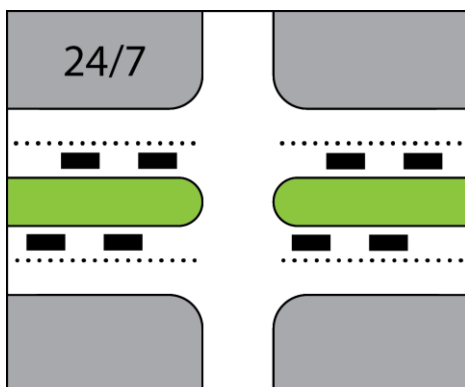

2022 Little Falls Parkway Traffic Counts

Count Date	Phase	Configuration	Median Separation	School in Session	Open Parkway Days
5/2022	Open Parkways	Two Lanes in Each Direction	Yes	Yes	Saturday – Sunday
7/2022	Pilot - Phase I	One Lane in Each Direction	Yes	No	Suspended
9/2022	Pilot - Phase I	One Lane in Each Direction	Yes	Yes	Suspended
12/22	Pilot - Phase II	One Lane in Each Direction	No	Yes	24/7

Original Open Parkways

Phase I

Phase II