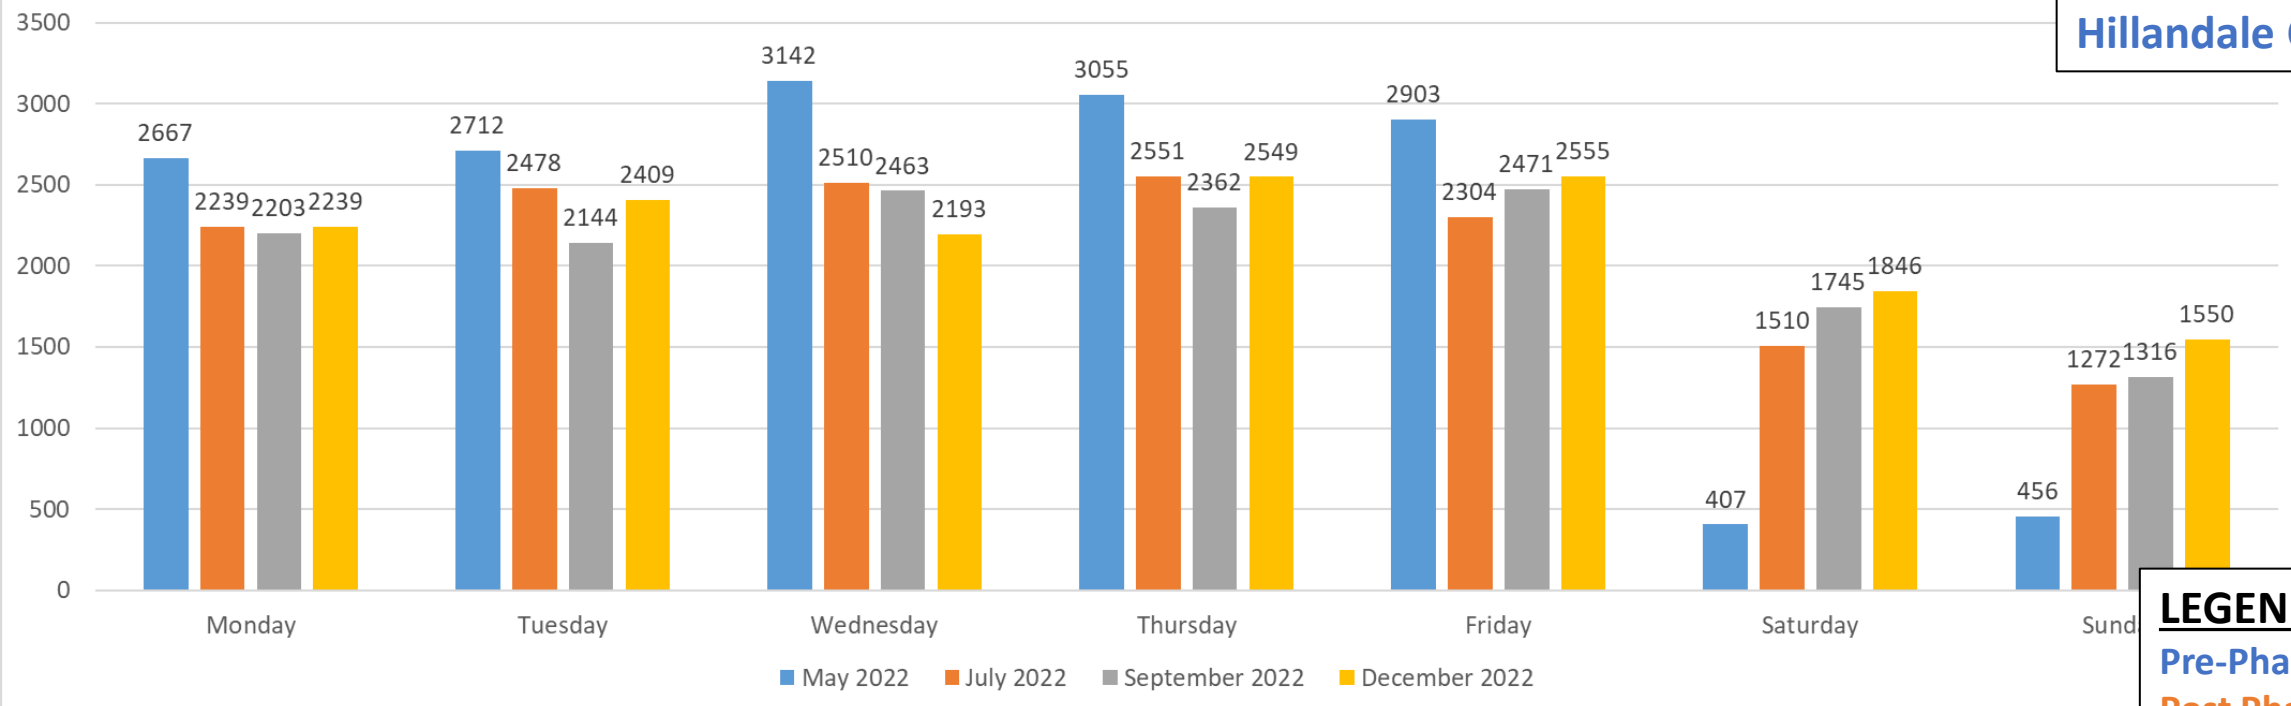

## LEGEND

- Pre-Phase 1 Road Diet
- Post Phase 1 Road diet (summer)
- Post Phase 1 Road (fall)
- Post Phase 2 Road diet

SOUTHBOUND Daily Traffic

NORTHBOUND daily traffic

**Kennedy Comparison**

**LEGEND**  
Pre-Phase 1 Road Diet  
Post Phase 1 Road diet (summer)  
Post Phase 1 Road (fall)  
Post Phase 2 Road diet

Southbound daily traffic

EASTBOUND daily traffic

**Hillandale Comparison**

**LEGEND**

- Pre-Phase 1 Road Diet
- Post Phase 1 Road diet (summer)
- Post Phase 1 Road (fall)
- Post Phase 2 Road diet

WESTBOUND daily traffic

NORTHBOUND daily traffic

**Fairfax Comparison**

**LEGEND**  
 Pre-Phase 1 Road Diet  
 Post Phase 1 Road diet (summer)  
 Post Phase 1 Road (fall)  
 Post Phase 2 Road diet

SOUTHBOUND daily traffic

EASTBOUND daily traffic