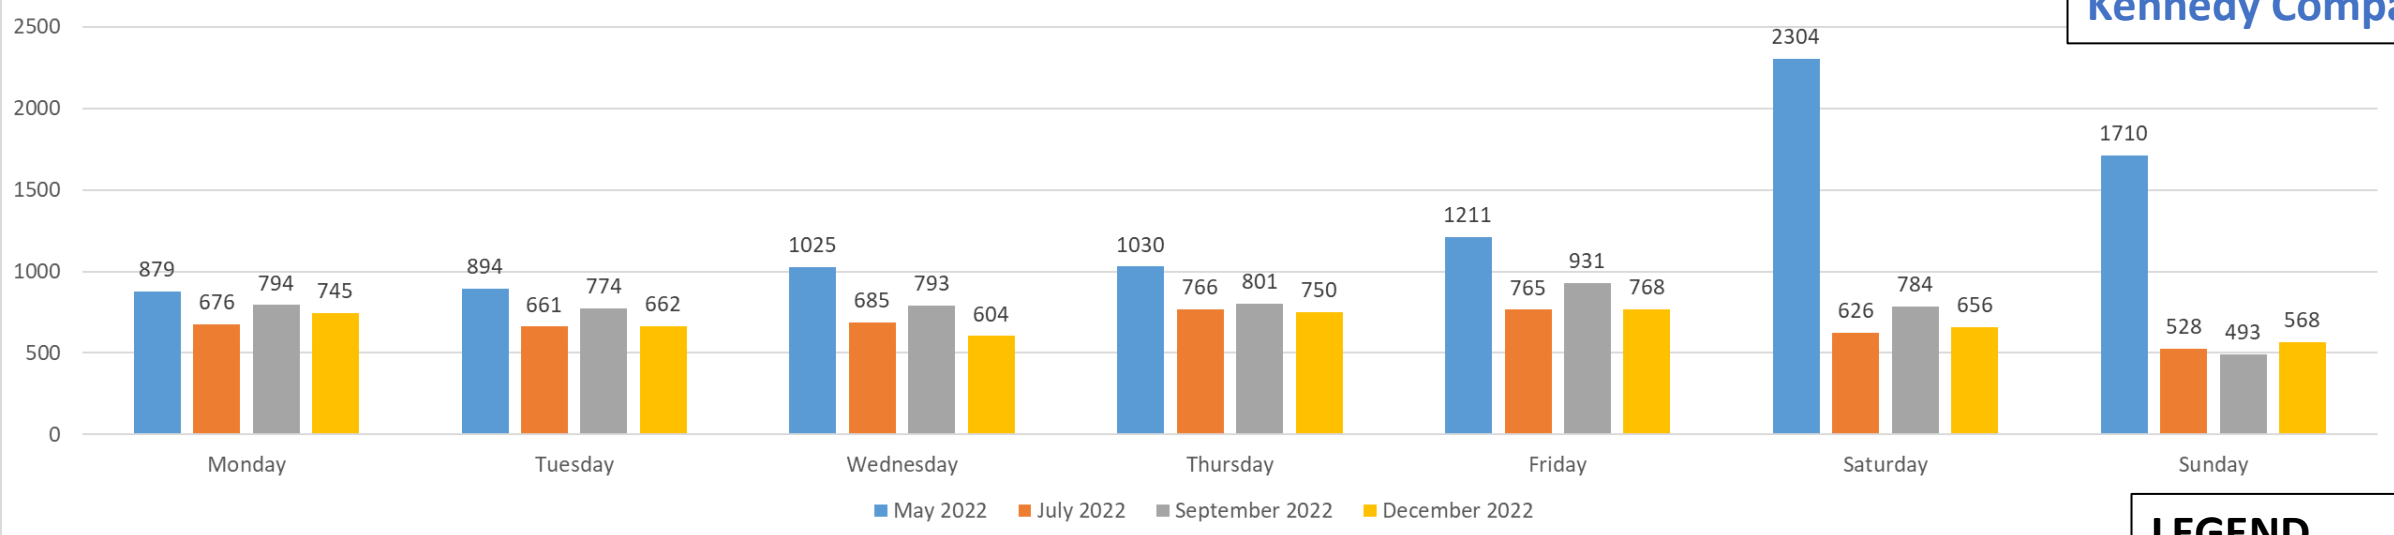

## LEGEND

- Pre-Phase 1 Road Diet
- Post Phase 1 Road diet (summer)
- Post Phase 1 Road (fall)
- Post Phase 2 Road diet

SOUTHBOUND Daily Traffic

NORTHBOUND daily traffic

**Kennedy Comparison**

**LEGEND**  
Pre-Phase 1 Road Diet  
Post Phase 1 Road diet (summer)  
Post Phase 1 Road (fall)  
Post Phase 2 Road diet

Southbound daily traffic

EASTBOUND daily traffic

**Hillandale Comparison**

**LEGEND**

- Pre-Phase 1 Road Diet
- Post Phase 1 Road diet (summer)
- Post Phase 1 Road (fall)
- Post Phase 2 Road diet

WESTBOUND daily traffic

NORTHBOUND daily traffic

**Fairfax Comparison**

**LEGEND**  
 Pre-Phase 1 Road Diet  
 Post Phase 1 Road diet (summer)  
 Post Phase 1 Road (fall)  
 Post Phase 2 Road diet

SOUTHBOUND daily traffic

EASTBOUND daily traffic