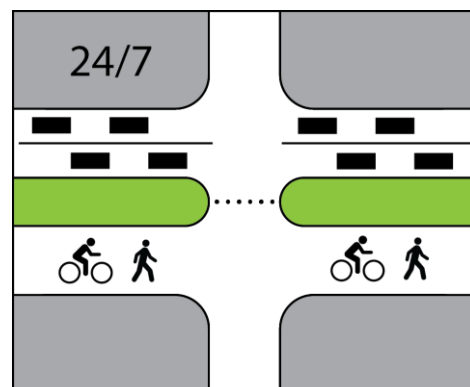

2022 Little Falls Parkway Traffic Counts

Count Date	Phase	Configuration	Median Separation	School in Session	Open Parkway Days
5/2022	Open Parkways	Two Lanes in Each Direction	Yes	Yes	Saturday – Sunday
7/2022	Pilot - Phase I	One Lane in Each Direction	Yes	No	Suspended
9/2022	Pilot - Phase I	One Lane in Each Direction	Yes	Yes	Suspended
12/22	Pilot - Phase II	One Lane in Each Direction	No	Yes	24/7

Original Open Parkways

Phase I

Phase II