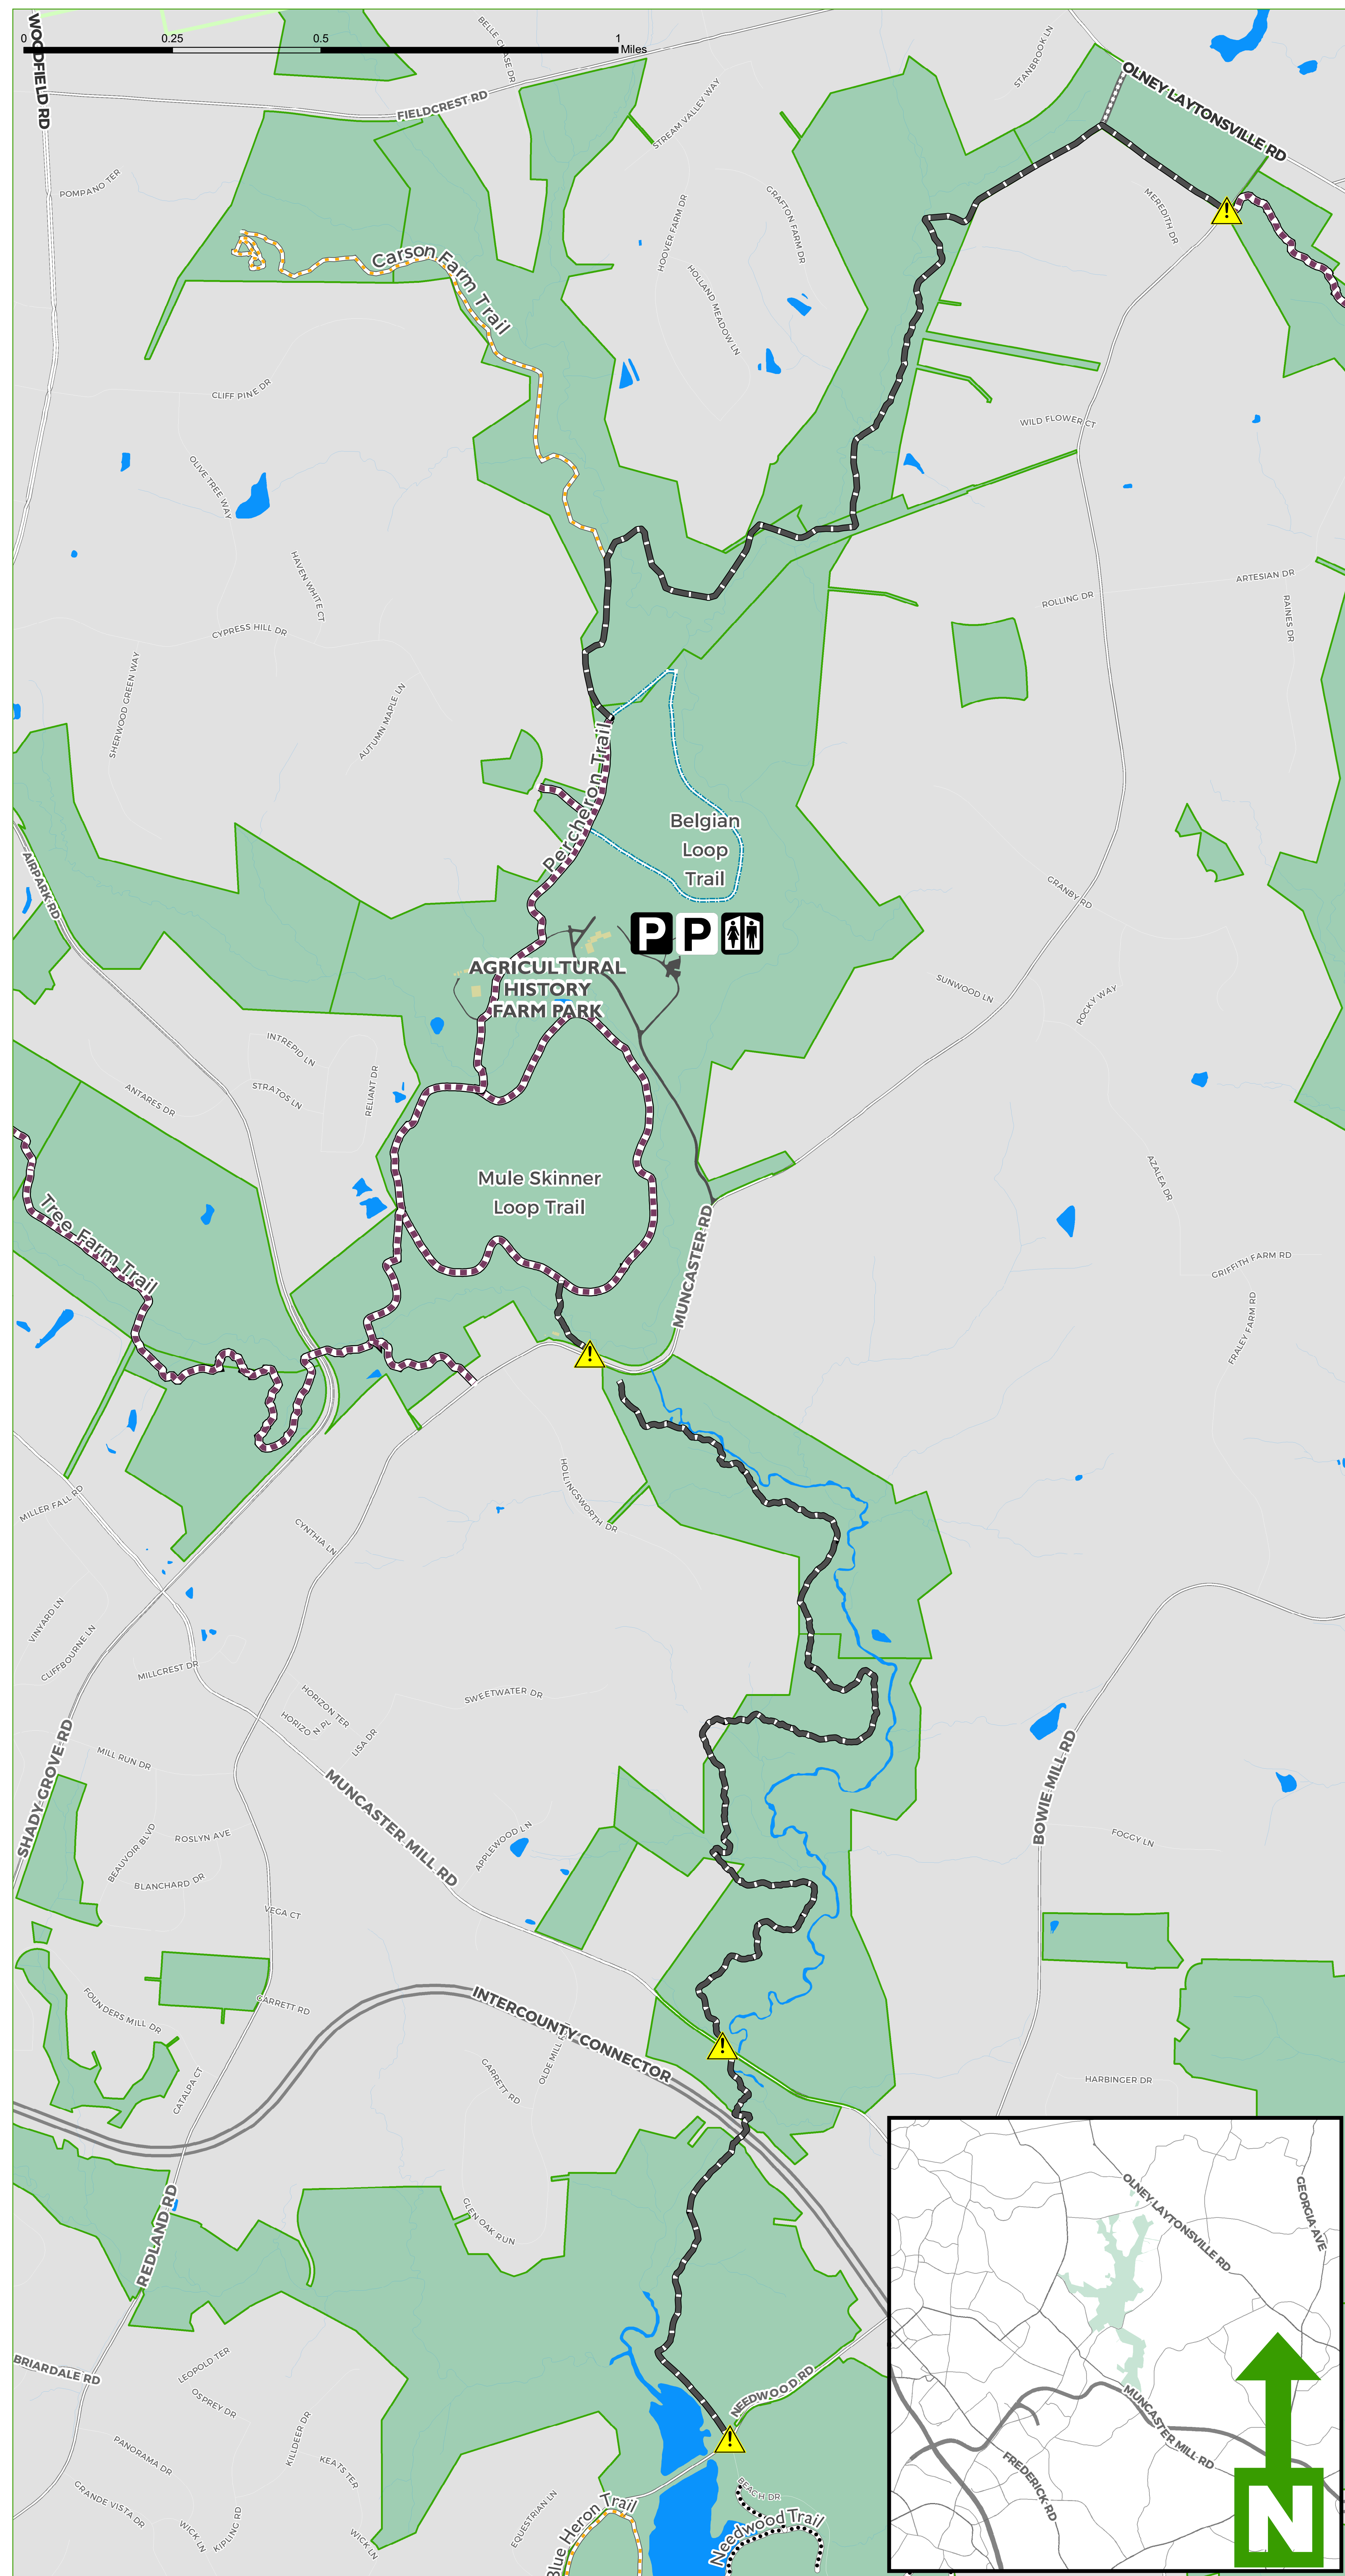

UPPER ROCK CREEK TRAIL

PLEASE

- Stay on marked trails and do not blaze new trails. Trails not shown on the map are not sanctioned or maintained.
- Avoid using trails during extremely wet or soggy conditions.
- Use restrictions do apply. Observe and obey access signs.
- Be courteous to other users. Yield right of way as follows: Mountain bikers to all users; hikers to equestrians.

PARK RULES

- Park closes at dusk unless otherwise notified.
- Pets must be kept on a leash at all times.
- Alcoholic beverages are not permitted in the park.
- Smoking is prohibited.
- Visitors to the park must follow all M-NCPPC Rules and Regulations, as well as any rules specific to a park facility or activity.
- For all the park rules, visit: [Montgomery Parks Rules Regulations](https://www.montgomeryparks.org/rules-regulations)

UPPER ROCK CREEK TRAIL
MUNCASTER RD TO NEEDWOOD RD 3.1 mi.
PERCHERON TRAIL TO MUNCASTER RD 2 mi.

				No Motorized Vehicles
	UPPER ROCK CREEK TRAIL			
		PARKING		
		EQUESTRIAN PARKING		
		RESTROOM		
		ROAD CROSSING		
	WATER AREAS			
	MONTGOMERY PARKS			