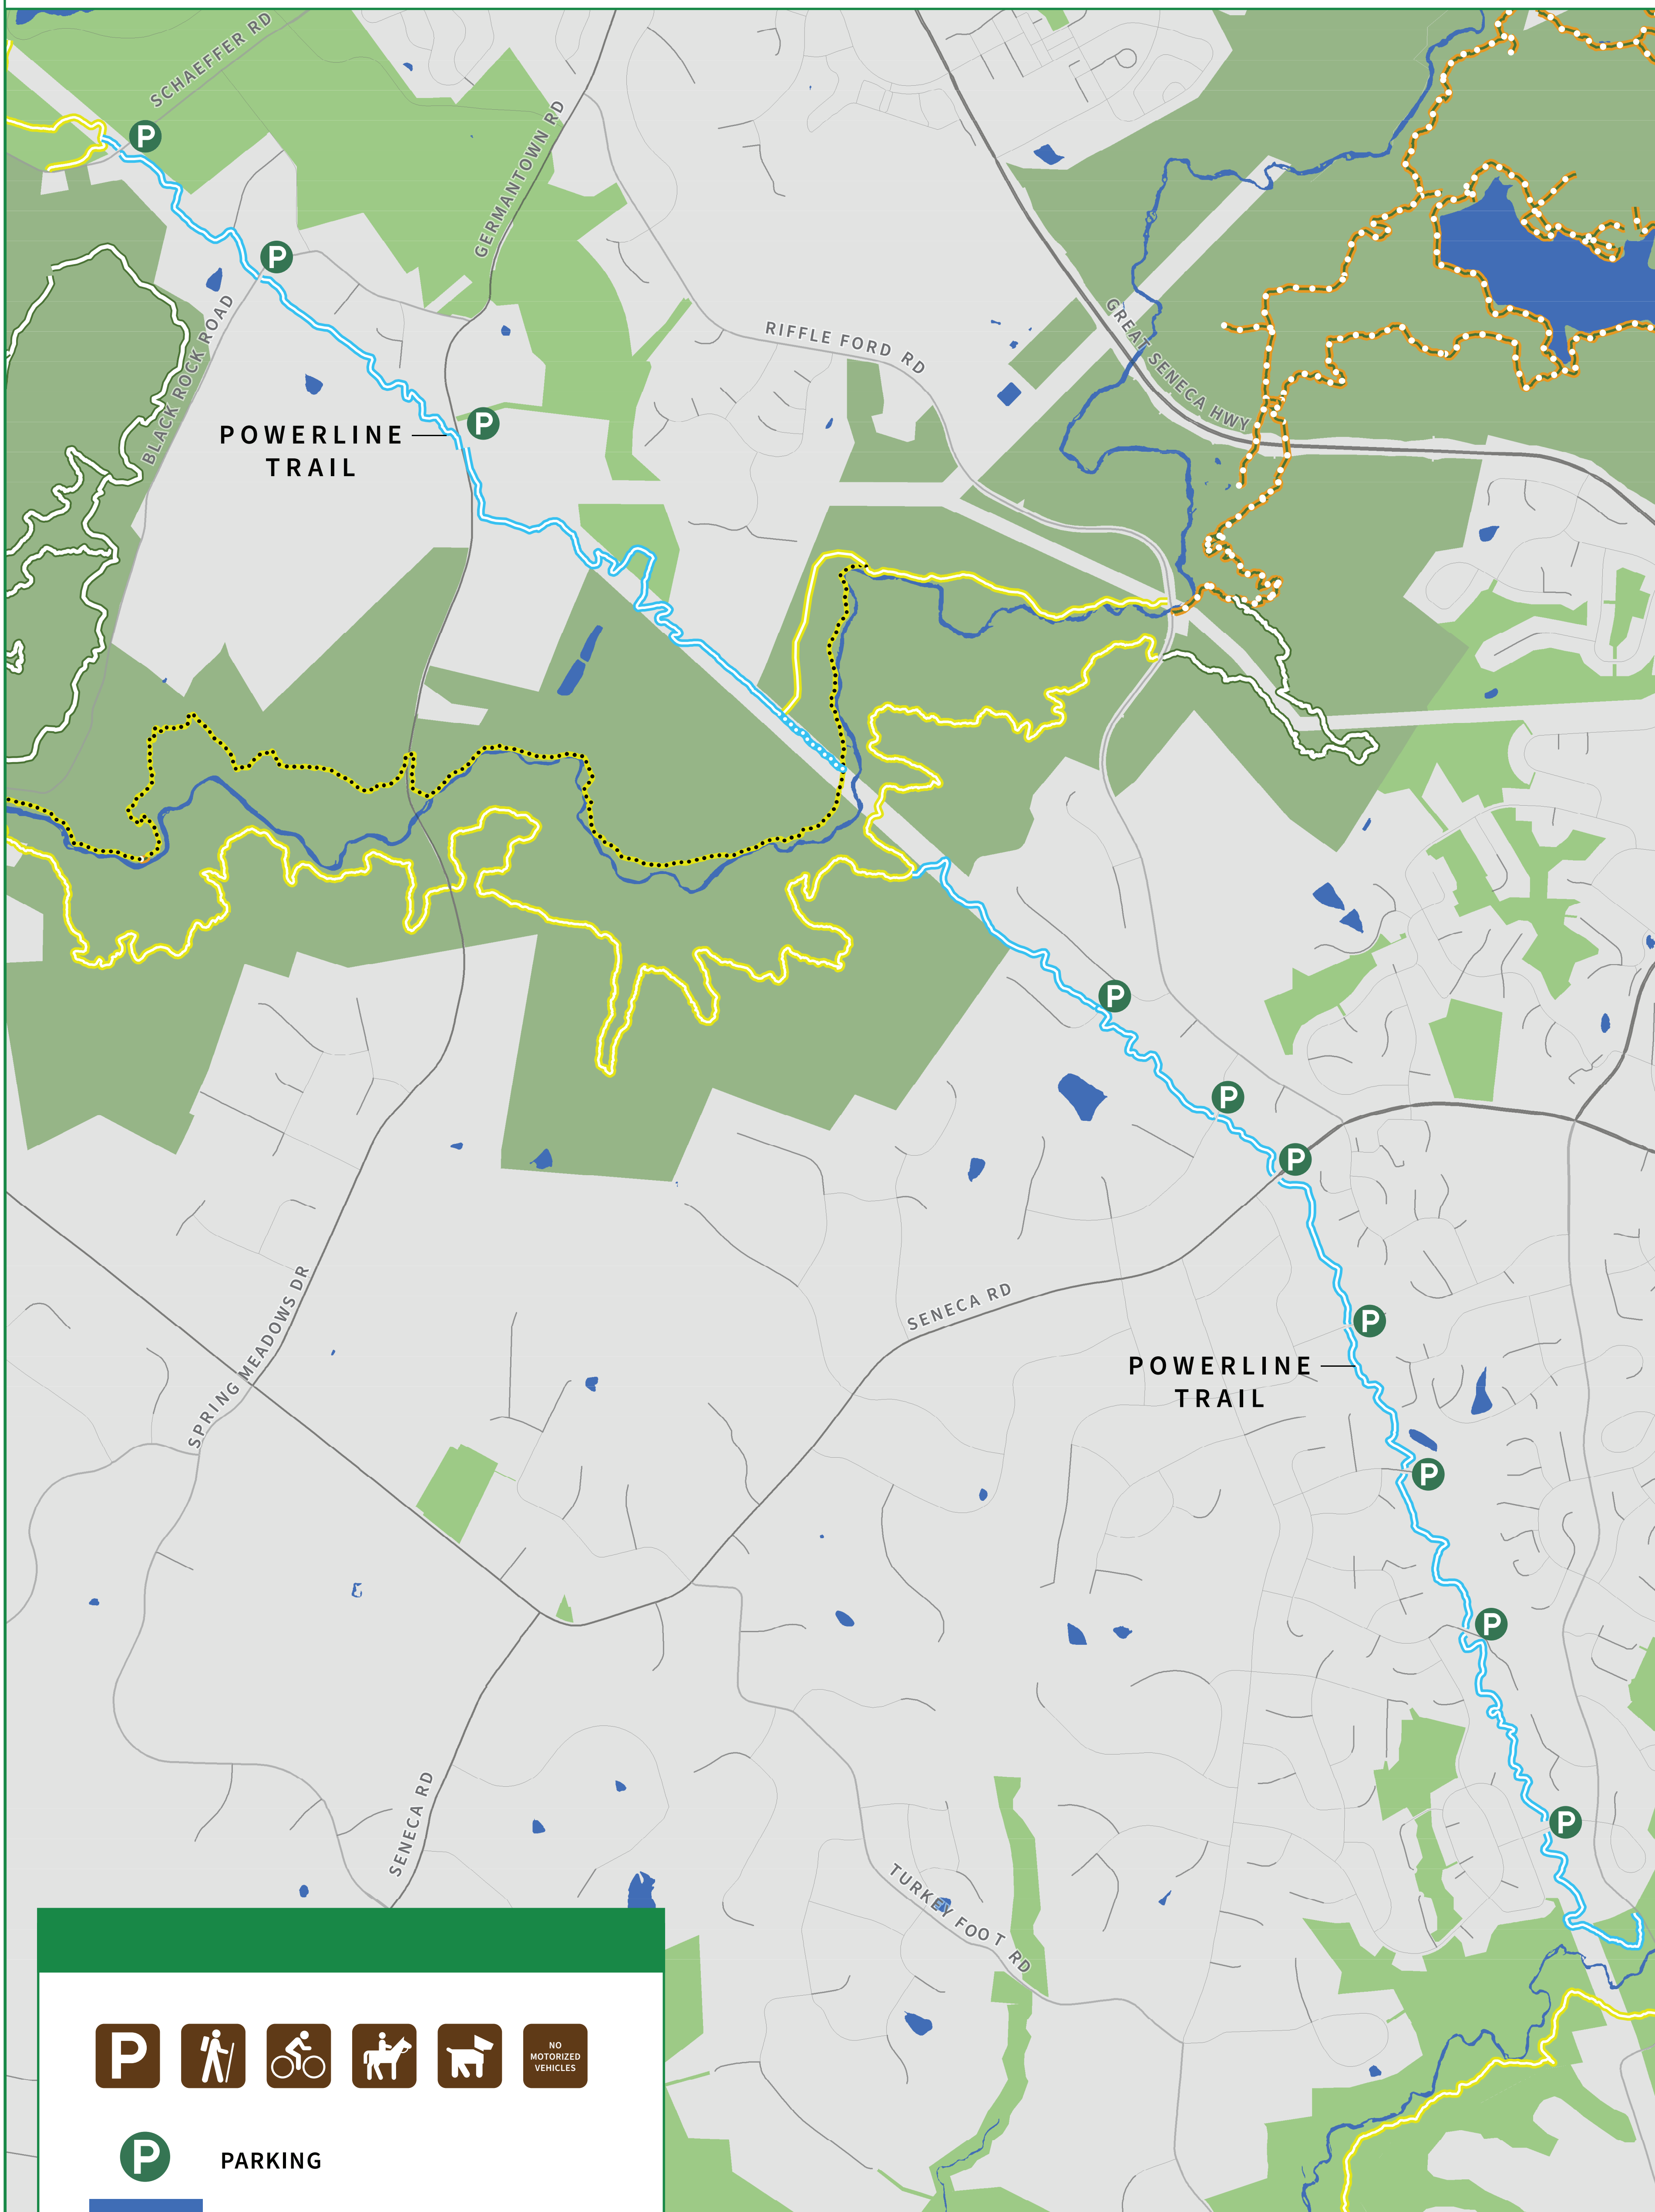

POWERLINE TRAIL

TRAILS

- Stay on marked trails. Do not blaze new trails.
- Trails not shown on the map are not sanctioned or maintained.
- Avoid using trails during extremely wet or soggy conditions.
- Use restrictions do apply.
- Observe and obey access signs.
- Be courteous to other users.
- Yield right of way as follows: bikers to all users; hikers to equestrians.

PARK RULES

- Park closes at dusk unless otherwise notified.
- Pets must be kept on a leash at all times.
- Alcoholic beverages are not permitted in the park.
- Smoking is prohibited.
- Visitors to the park must follow all M-NCPPC Rules and Regulations, as well as any rules specific to a park facility or activity.
- For all the park rules, visit: [Montgomery Parks](https://www.montgomeryparks.org)

P PARKING

■ WATER AREAS

■ MONTGOMERY PARKS

■ STATE OF MARYLAND

— Powerline Trail-Hiking Only

— Powerline Trail-Shared by All

— Natural Surface, Biking Only

— Natural Surface, Hiking / Biking